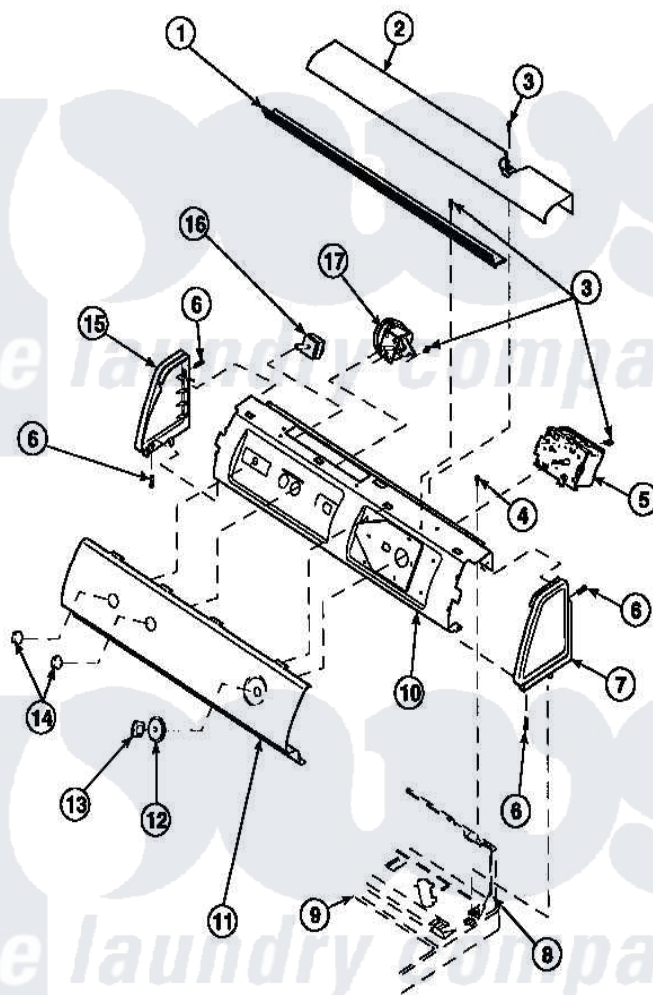

**Amana LW8413L2 (BOM: PLW8413L2 B) 14 - GRAPHIC PANEL, CTRL
MTG PLATE AND CTRLS**

Amana Residential Amana LW8413L2 (BOM: PLW8413L2 B) Washer Parts Parts Diagram 14 - GRAPHIC PANEL, CTRL
MTG PLATE AND CTRLS
Click on the part number to view part

Item	Original Part Number	Replaced By	Status	Part Description
2	34824		Not Available	TOP COVER
3	23962	W10116760		Screw
5	34904	489355		Screw, 8 X 1/2
6	501086	90767		Screw, 8A X 3/8 HeX Washer Head Tapping
7	34817		Not Available	END CAP(RIGHT)
8	34903		Not Available	PANEL, BACK HOOD (USE 37782)
9	34902P		Not Available	TOP
11	34821		Not Available	CONTROL MOUNTING PLATE
15	34818		Not Available	END CAP(LEFT)