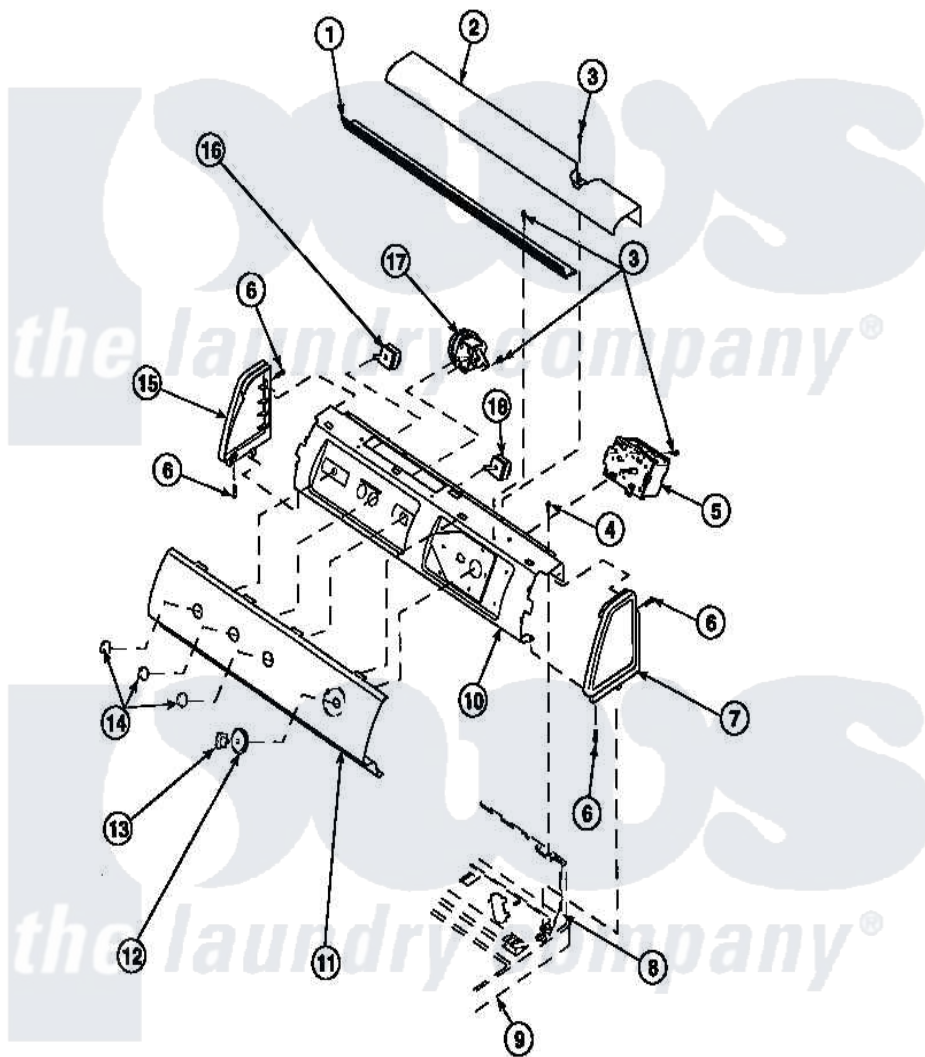

Amana LW8413L2 (BOM: PLW8413L2 B) 15 - GRAPHIC PANEL, CTRL
MTG PLATE AND CTRLS

Amana Residential Amana LW8413L2 (BOM: PLW8413L2 B) Washer Parts Parts Diagram 15 - GRAPHIC PANEL, CTRL
MTG PLATE AND CTRLS
Click on the part number to view part

Item	Original Part Number	Replaced By	Status	Part Description
3	23962	W10116760		Screw
4	34904	489355		Screw, 8 X 1/2
6	501086	90767		Screw, 8A X 3/8 HeX Washer Head Tapping
8	34903		Not Available	PANEL, BACK HOOD (USE 37782)
9	34902P		Not Available	TOP
10	34821		Not Available	CONTROL MOUNTING PLATE