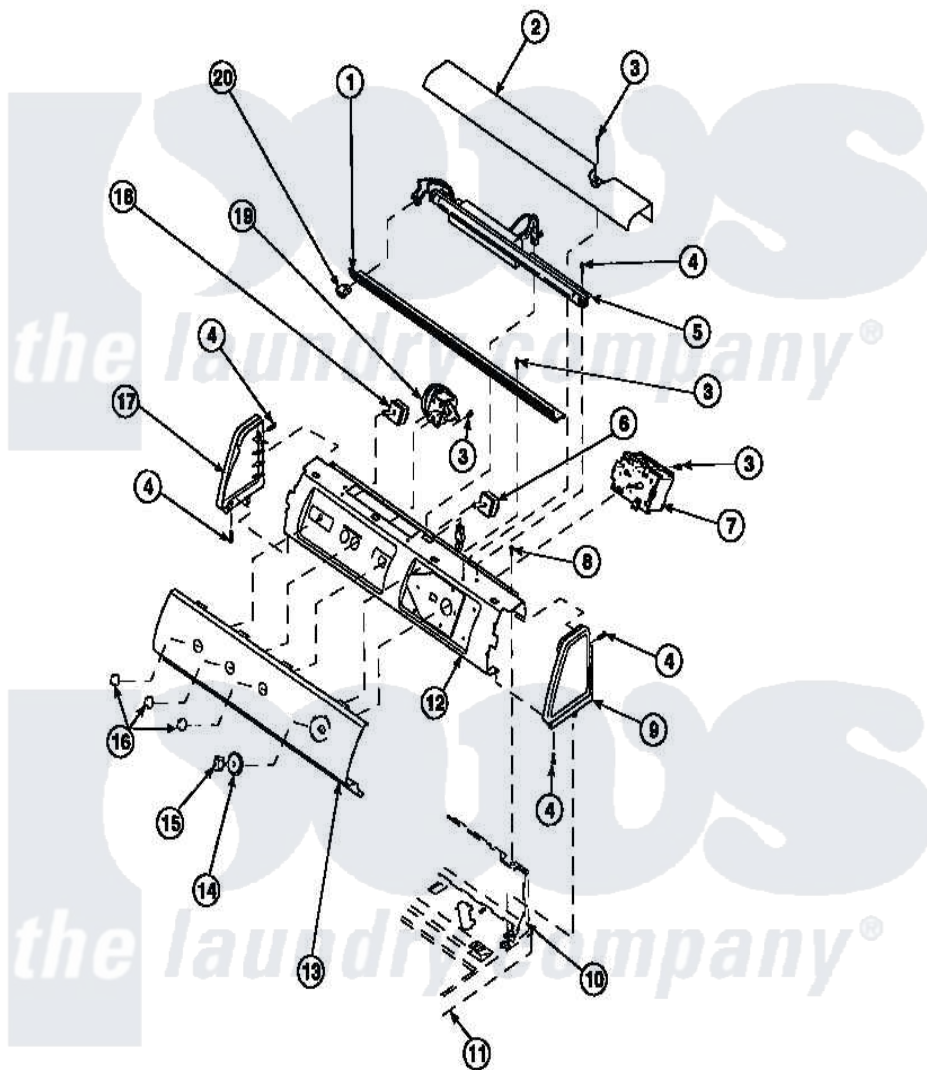

Amana LW8413L2 (BOM: PLW8413L2 B) 16 - GRAPHIC PANEL, CTRL MTG PLATE AND CTRLS

Amana [Residential Amana LW8413L2 \(BOM: PLW8413L2 B\) Washer Parts](#) Parts Diagram 16 - GRAPHIC PANEL, CTRL
MTG PLATE AND CTRLS
[Click on the part number to view part](#)

Item	Original Part Number	Replaced By	Status	Part Description
1	34829			Diffuser, Lamp-Clear
2	34824		Not Available	TOP COVER
3	23962	W10116760		Screw
4	501086	90767		Screw, 8A X 3/8 HeX Washer Head Tapping
5	34836			Assembly, Fluorescent Light
8	34904	489355		Screw, 8 X 1/2
9	34817		Not Available	END CAP(RIGHT)
10	34903		Not Available	PANEL, BACK HOOD (USE 37782)
11	34902P		Not Available	TOP
12	34821		Not Available	CONTROL MOUNTING PLATE
17	34818		Not Available	END CAP(LEFT)
20	35038		Not Available	SWITCH/ WHITE