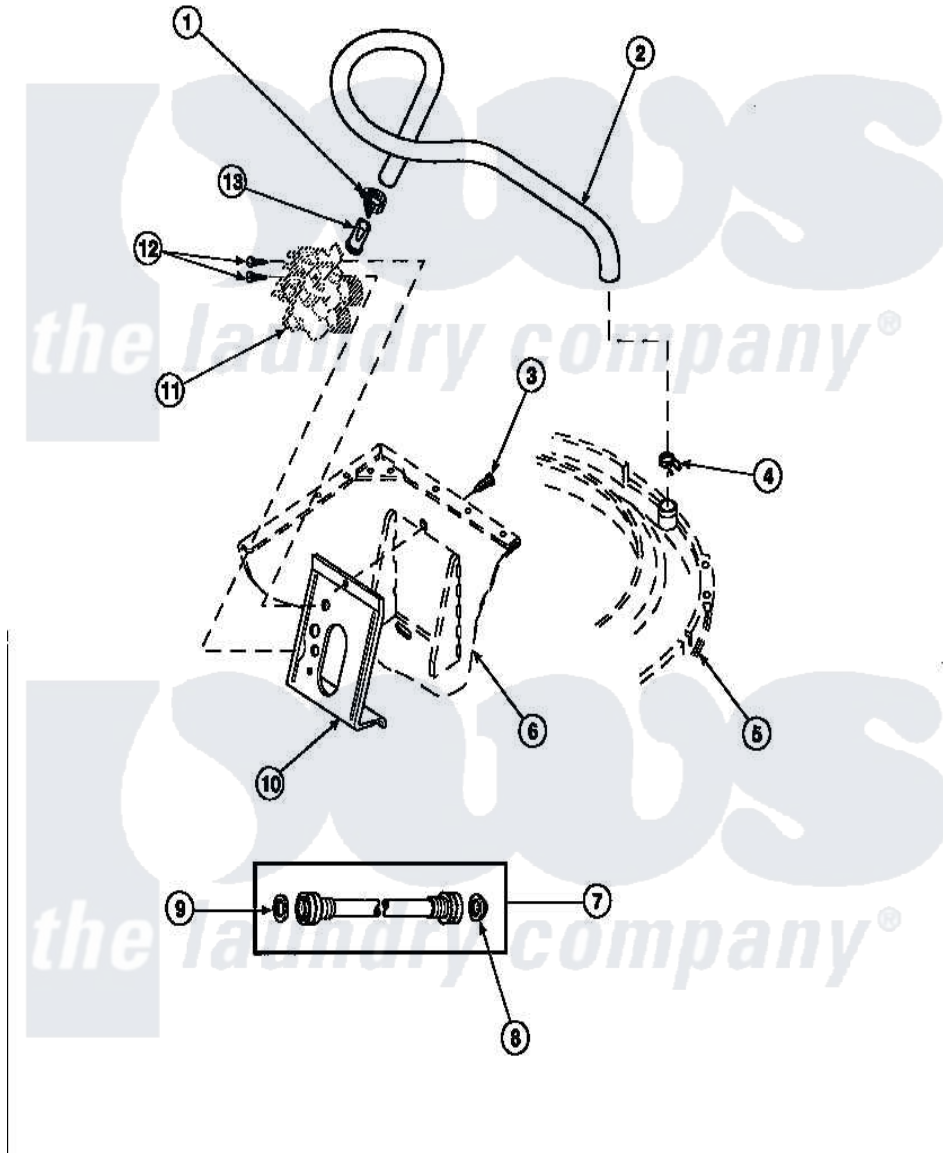

Amana LW8413L2 (BOM: PLW8413L2 B) 17 - INLET/FILL HOSE & MIXING VLV MTG BRKT

Amana Residential Amana LW8413L2 (BOM: PLW8413L2 B) Washer Parts Parts Diagram 17 - INLET/FILL HOSE & MIXING VLV MTG BRKT
 Click on the part number to view part

Item	Original Part Number	Replaced By	Status	Part Description
1	36801	596669		Clamp, Manifold
2	35920		Not Available	HOSE, MIXING VALVE/TUB
3	33562	27001200		Screw
4	29210			Hose Clamp
5	36025P			Assembly, Tub Cover and Gasket
6	34475P		Not Available	CABINET
7	20618	21001467		Hose- 10'
"	20617		Not Available	HOSE, INLET (8 FT)
"	28330P	202860		Inlet Hose Assembly
8	28605	22002960		Strainer, Washer Inlet
9	20290	Y013783		Washer, Inlet Hose
10	34972	39407		Bracket, Valve
11	Y35177		Not Available	VALVE, MIXING-TEMP SENS
12	501086	00767		Screw, 8A X 3/8 HeX Washer