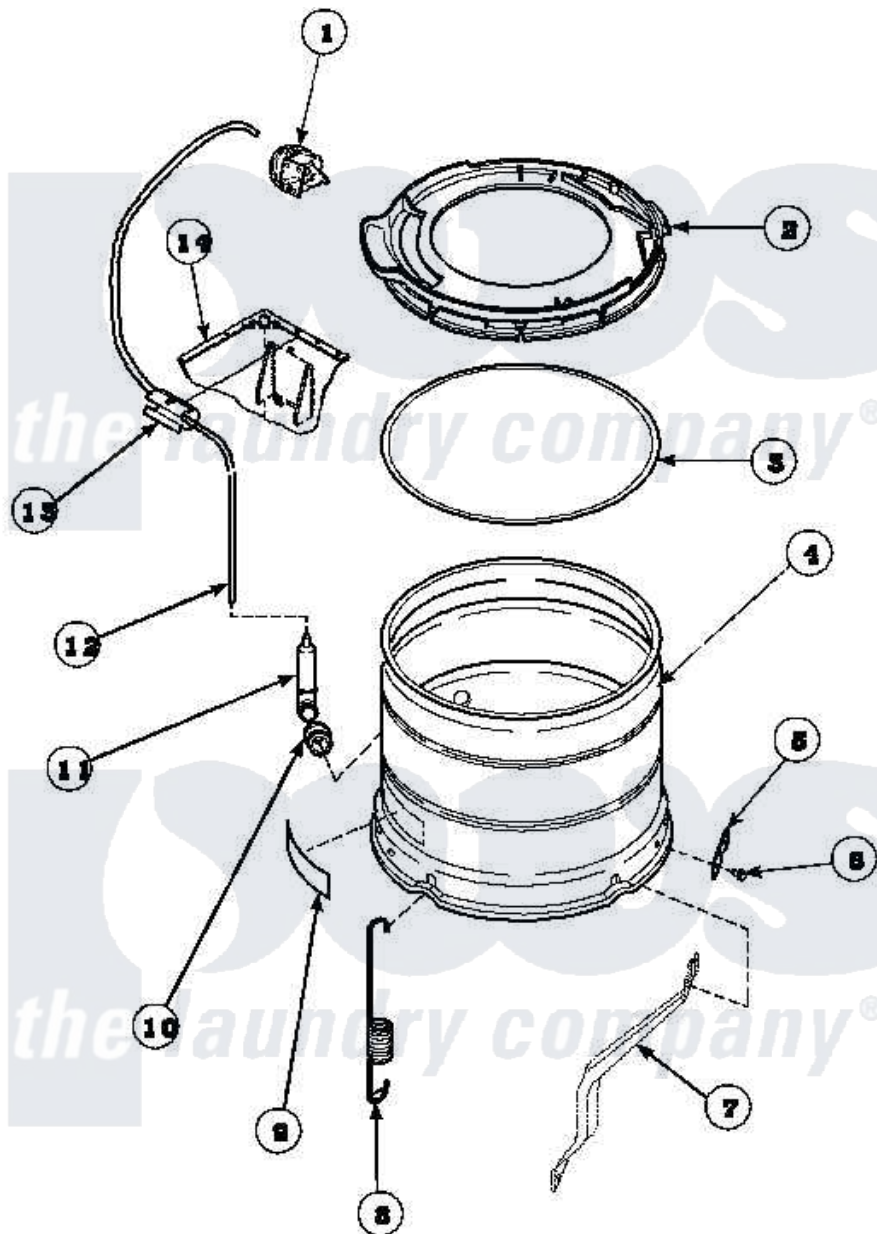

# Amana LW8413L2 (BOM: PLW8413L2 B) 21 - OUTER TUB, COVER AND PRESSURE HOSE

Amana Residential Amana LW8413L2 (BOM: PLW8413L2 B) Washer Parts Parts Diagram 21 - OUTER TUB, COVER AND PRESSURE HOSE

Click on the part number to view part

Item	Original Part Number	Replaced By	Status	Part Description
1	36136	<a href="#">39078</a>		Switch- Pr
2	<a href="#">36025P</a>			Assembly, Tub Coverand Gasket
3	<a href="#">32857</a>			Gasket, Tub Cover Small
4	<a href="#">34438P</a>			Assembly, Outer Tub
5	<a href="#">27926</a>			Plate, Leg .063
6	35369	<a href="#">40128701</a>		Screw, 5/16-18 X .50
7	34471		Not Available	LEG,SUPPORT
8	<a href="#">35948</a>			Spring, Leg-Large Tub
9	500049		Not Available	STICKER
10	29175	<a href="#">40037801</a>		Grommet
11	30907	<a href="#">40008501</a>		Assembly, Pressure Bulb
13	36985		Not Available	CLIP, HOSE
14	34475P		Not Available	CABINET