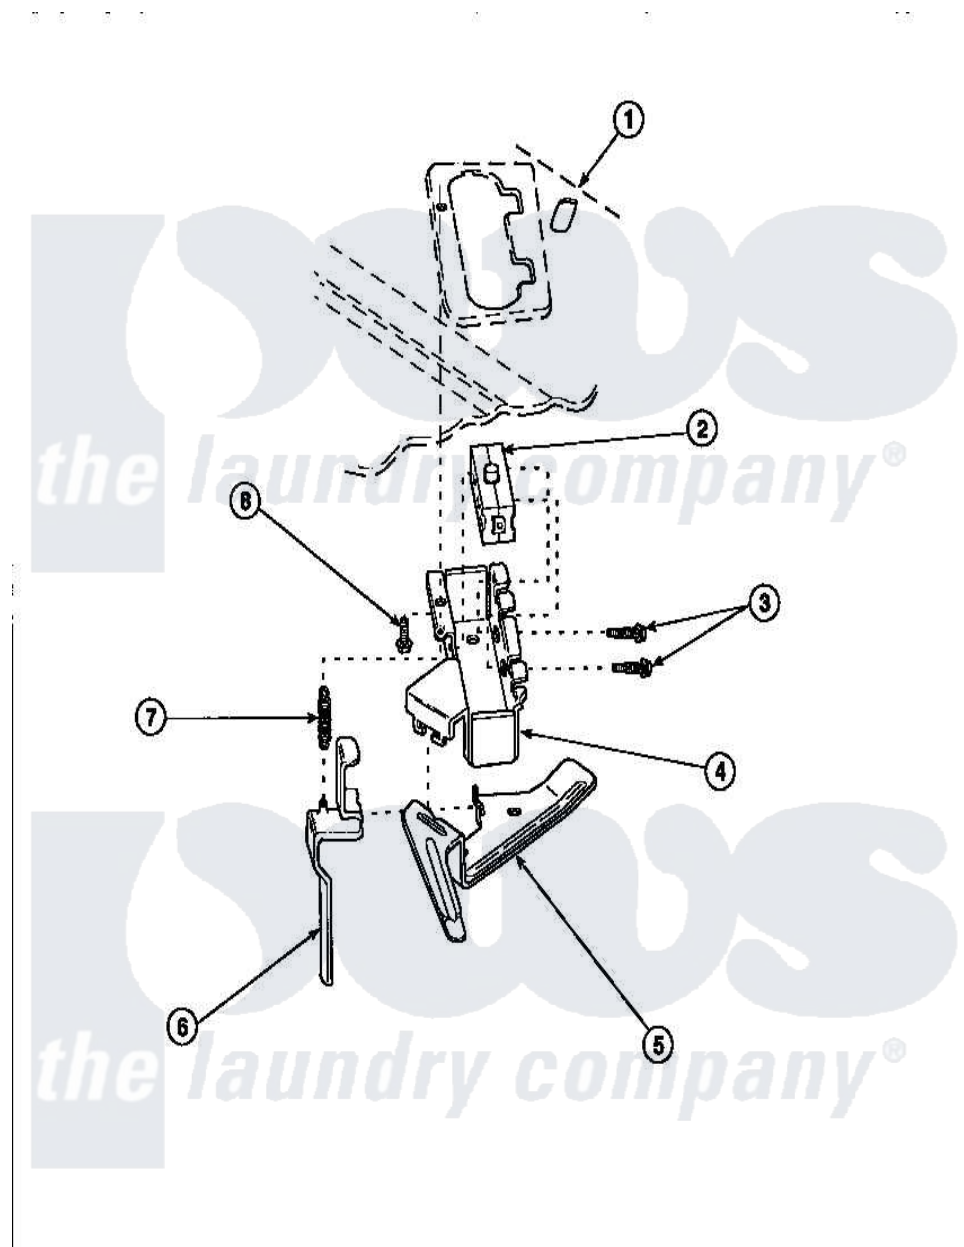

Amana LW8413L2 (BOM: PLW8413L2 B) 22 - OUT-OF-BALANCE SWITCH

Amana Residential Amana LW8413L2 (BOM: PLW8413L2 B) Washer Parts Parts Diagram 22 - OUT-OF-BALANCE SWITCH

[Click on the part number to view part](#)

Item	Original Part Number	Replaced By	Status	Part Description
1	34902P		Not Available	TOP
2	33445	27001095		Switch, Lid
3	36510			Screw
4	36497P			Kit, Switch Holder
5	33441			Arm, Actuator
6	33442			Lever, Unbalanced Load
7	33443			Spring
8	23962	W10116760		Screw