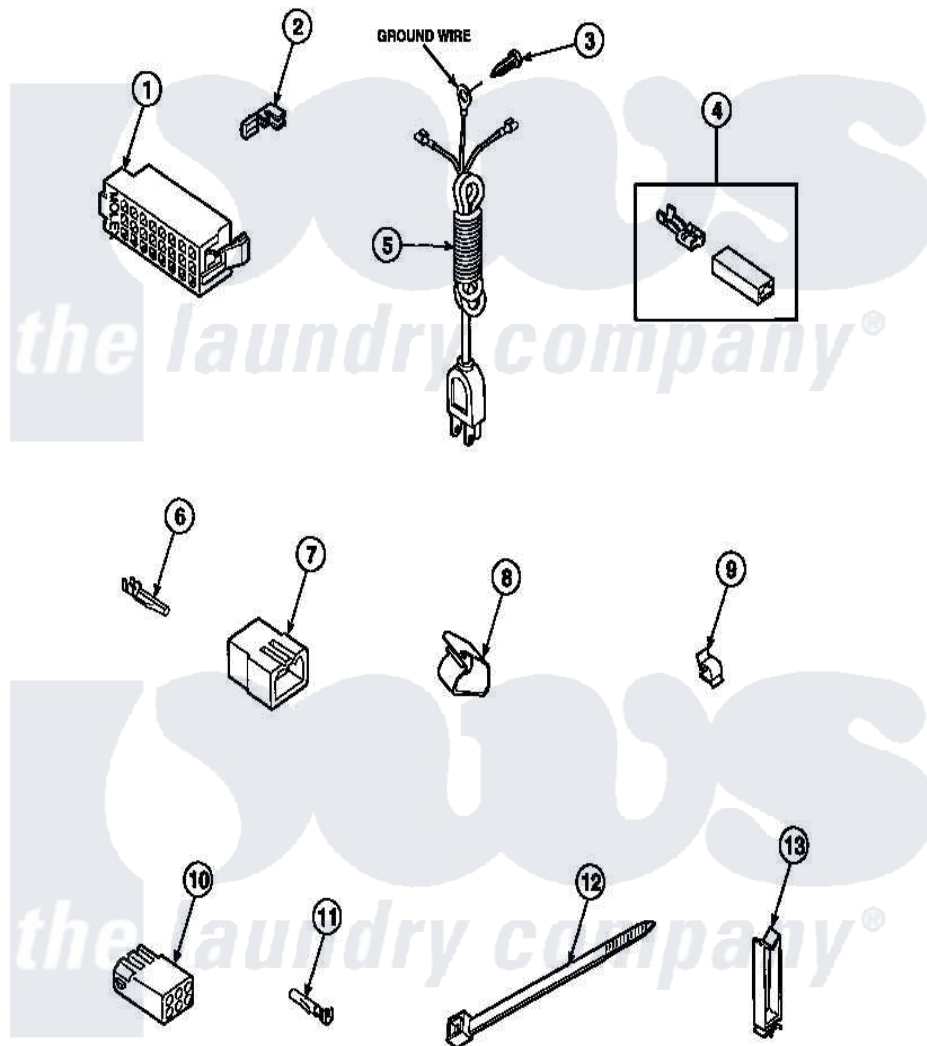

# Amana LW8413L2 (BOM: PLW8413L2 B) 23 - POWER CORD AND TERMINALS

Amana Residential Amana LW8413L2 (BOM: PLW8413L2 B) Washer Parts Parts Diagram 23 - POWER CORD AND TERMINALS

Click on the part number to view part

Item	Original Part Number	Replaced By	Status	Part Description
1	<a href="#">34123</a>			Housing, LH -24 Position
2	<a href="#">Y00188</a>			Molex Terminal
3	<a href="#">52909</a>			Screw, 10B-16 X 1/2 HeX
5	33559		Not Available	POWER CORD
6	<a href="#">Y00116</a>			Terminal, Pin-Male
7	26302		Not Available	PLUG, 1 CIRCUIT
"	<a href="#">23033</a>			Plug, 9 Circuit
"	<a href="#">23041</a>			Plug, 6 Circuit
8	35521		Not Available	CLIP, HARNESS HOLDER
9	<a href="#">21036</a>			Clip, Cable
10	<a href="#">26301</a>			Receptacle, Molex
"	<a href="#">26708</a>			Receptacle, 6 Circuit
12	36466	<a href="#">M0321209</a>		Tie-Electrical
13	36274		Not Available	CLIP, HARNESS