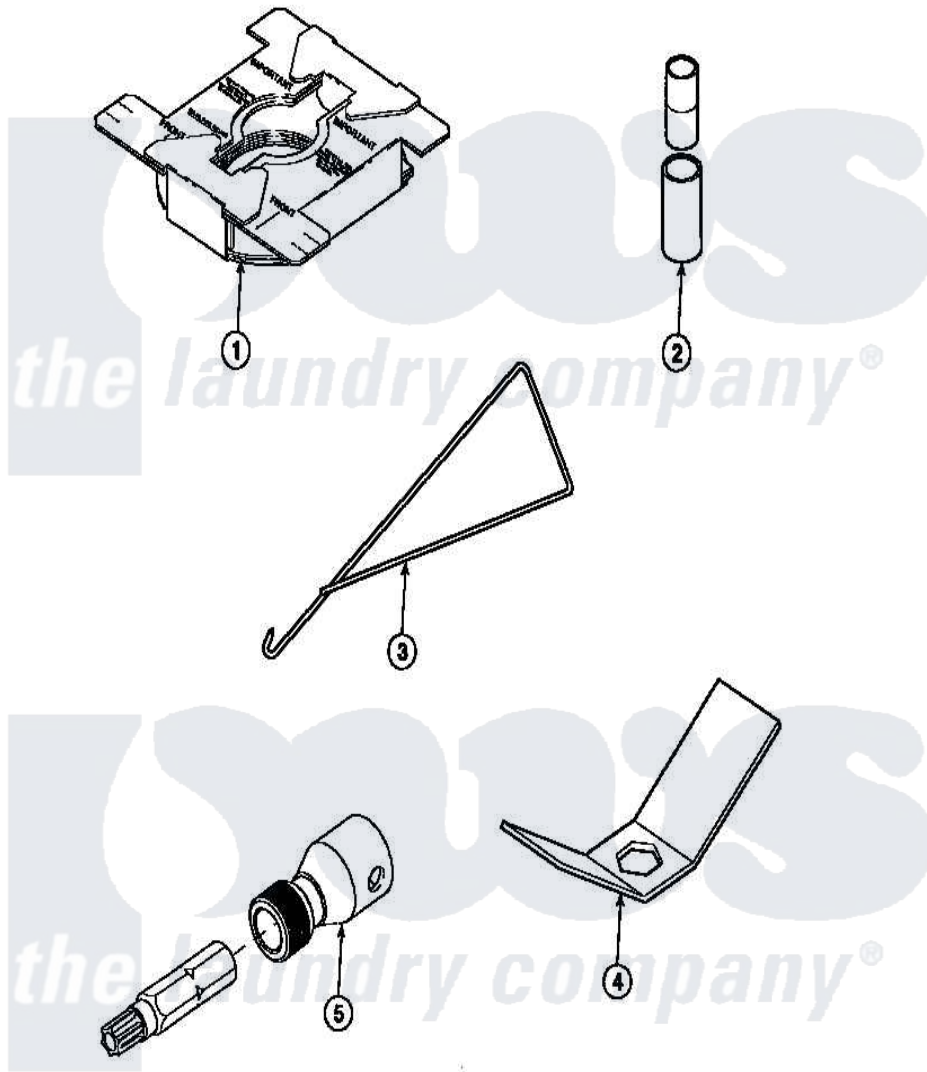

Amana LW8413L2 (BOM: PLW8413L2 B) 24 - SPECIAL TOOLS

Amana [Residential Amana LW8413L2 \(BOM: PLW8413L2 B\) Washer Parts](#) Parts Diagram 24 - SPECIAL TOOLS
 Click on the part number to view part

Item	Original Part Number	Replaced By	Status	Part Description
1	36926		Not Available	BRACE, SHIPPING
2	242P4			Installer, Spring
3	289P4	321P4		Hook, Spring
4	237P4	306P4		Hex Wrench
5	282P4			T25 Tamper Resistant Bit
"	24161			Torx Bit Holder
NI	555P3	725P3		Kit