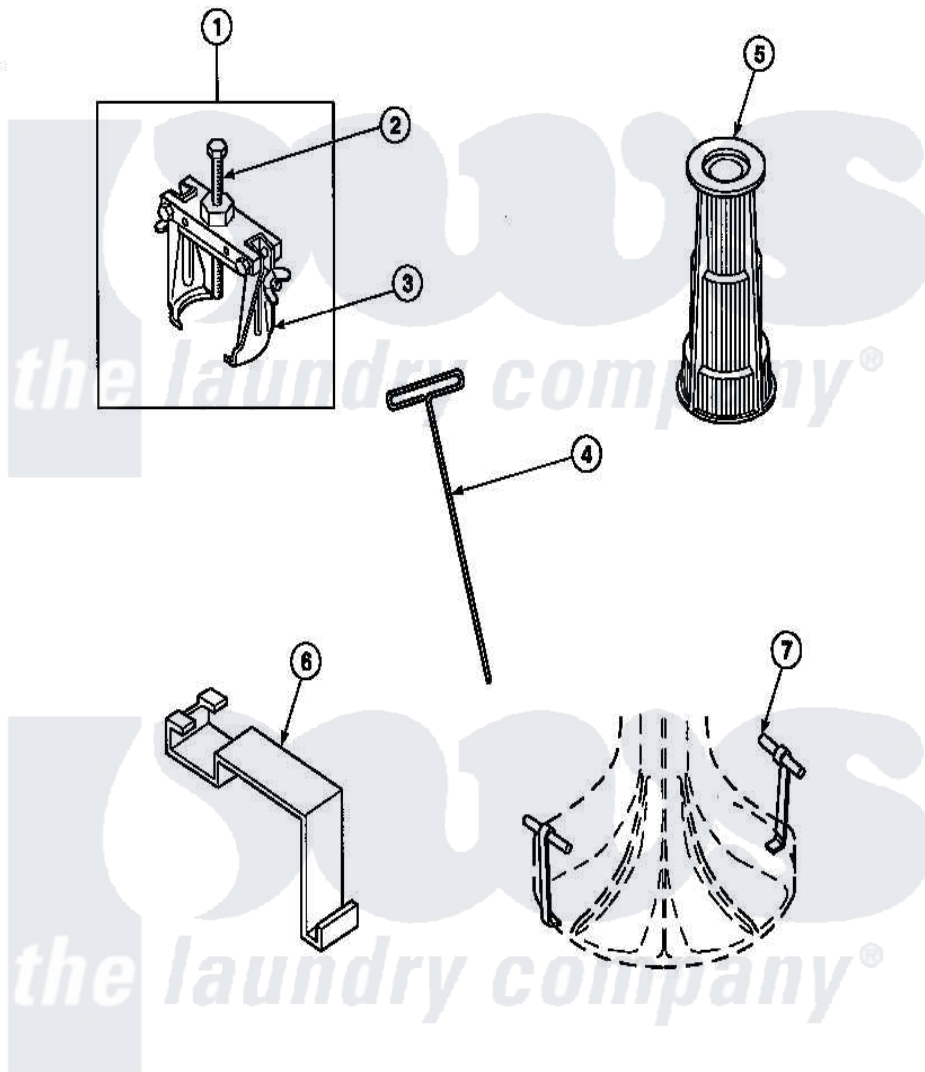

Amana LW8413L2 (BOM: PLW8413L2 B) 25 - SPECIAL TOOLS

Amana Residential Amana LW8413L2 (BOM: PLW8413L2 B) Washer Parts Parts Diagram 25 - SPECIAL TOOLS

[Click on the part number to view part](#)

Item	Original Part Number	Replaced By	Status	Part Description
1	294P4			Bell Tool
2	294P4B			Drive Bell Bolt
3	294P4A			Jaw, Drive Bell Tool
4	291P4		Not Available	WRENCH, T - ALLEN
5	293P4			Seal Tool
6	273P4			Tub Cover Gasket Tool
7	254P4P			Agitator Hooks
NI	555P3	725P3		Kit