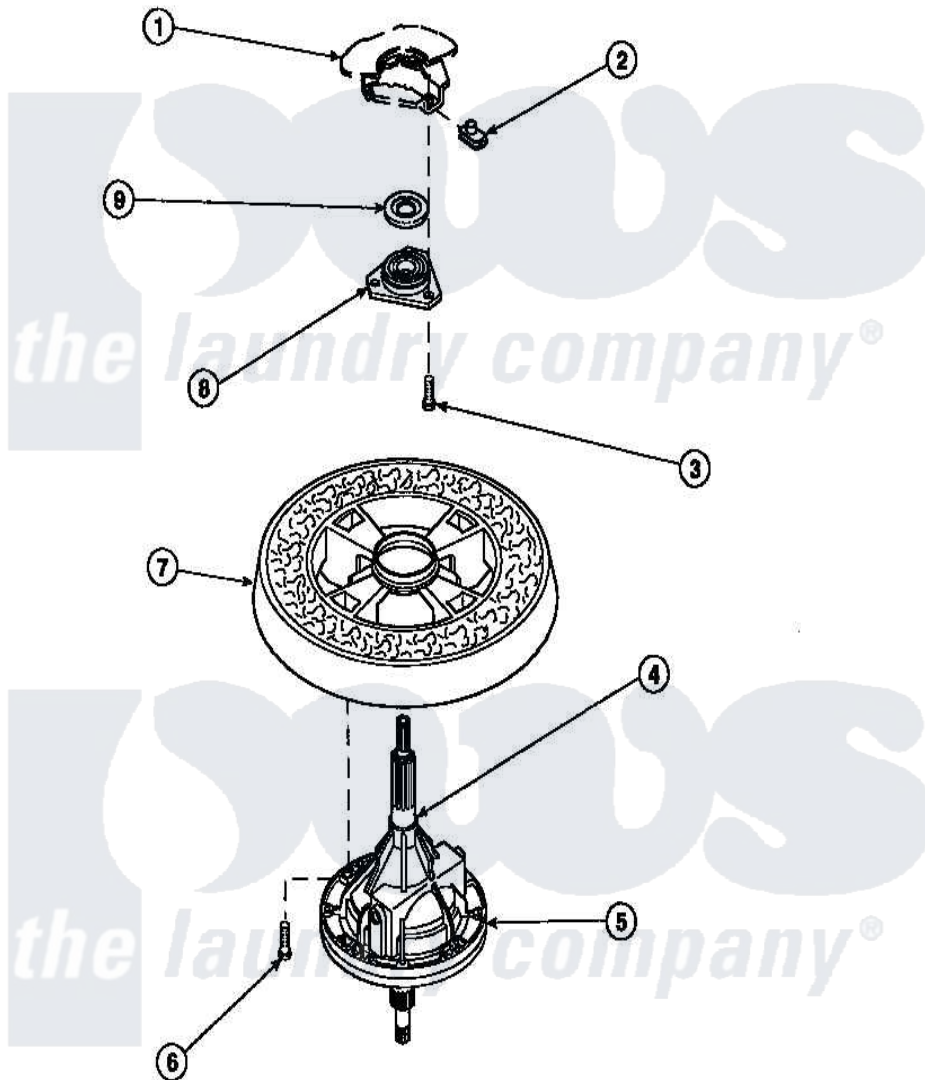

Amana LW8413L2 (BOM: PLW8413L2 B) 27 - TRANSMISSION ASSY AND BALANCE RING

Amana Residential Amana LW8413L2 (BOM: PLW8413L2 B) Washer Parts Parts Diagram 27 - TRANSMISSION ASSY AND BALANCE RING

Click on the part number to view part

Item	Original Part Number	Replaced By	Status	Part Description
1	34438P			Assembly, Outer Tub
2	27222			Nut, Retainer 5/16-18
3	36991	3400500		Bolt, 3405245 5/16-18 X 3/4
4	27604P			Never-Seeze 1 Oz Tube
5	34526P			Assembly, Transmission
6	37047		Not Available	SCREW, CAP
7	34731		Not Available	ASSY,BALANCE RING-COMPL
8	27182	40004201P		Main Bearing Assembly
9	27187			Flinger