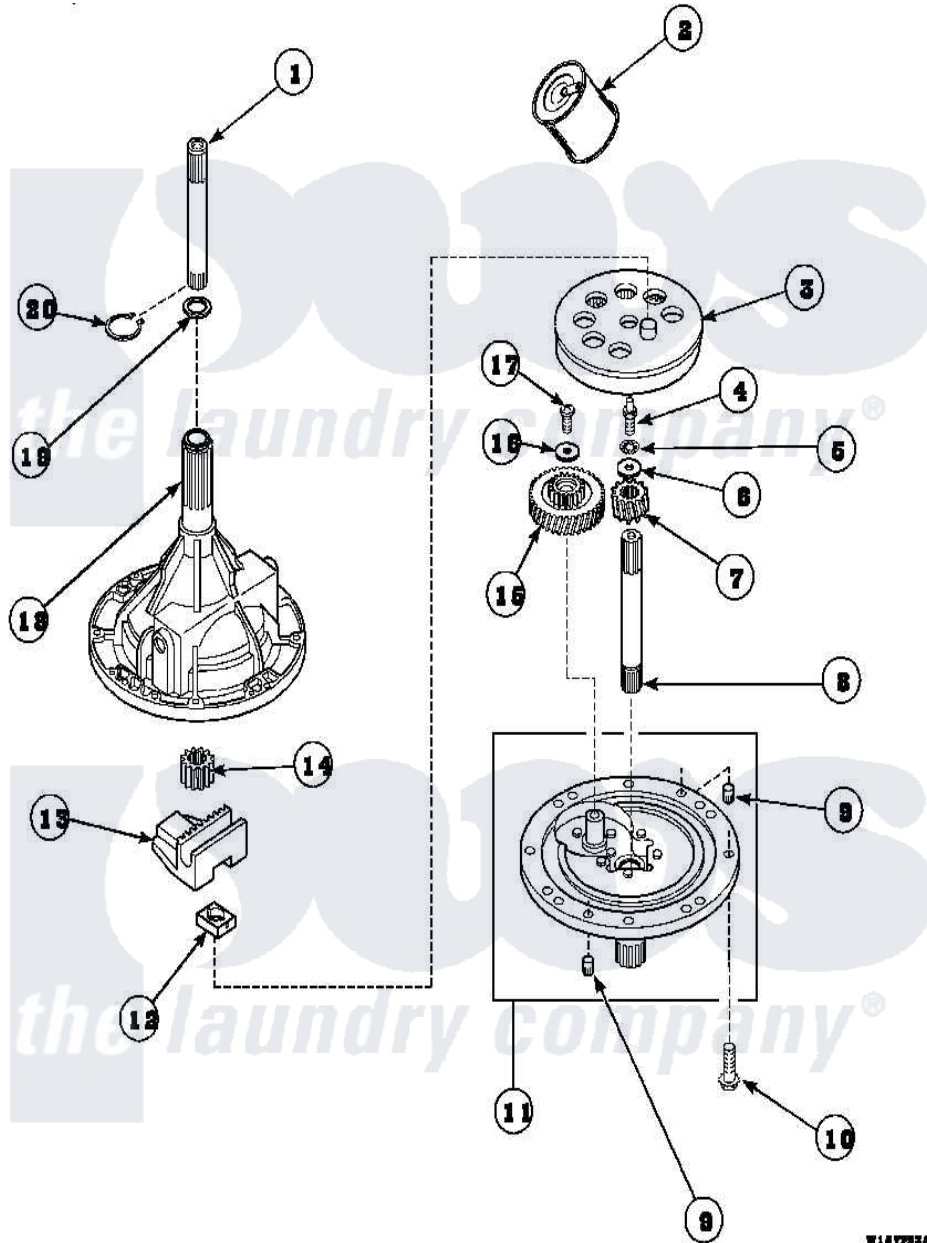

Amana LW8413L2 (BOM: PLW8413L2A) 01 - 34526P TRANSMISSION ASSY

Amana Residential Amana LW8413L2 (BOM: PLW8413L2A) Washer Parts Parts Diagram 01 - 34526P TRANSMISSION ASSY

Click on the part number to view part

Item	Original Part Number	Replaced By	Status	Part Description
1	Y36570			Shaft, Output
2	27243P			Oil, CW Transmission F-
3	26577			Assembly, Gear And Stud
4	27030		Not Available	SCREW, 1/4-20 SPECIAL
5	21456			Lockwasher, 1/4 Intshkp
6	26509	40041501		Washer
7	36562			Pinion, Drive
8	34853			Shaft, Input
9	27172			Pin, Dowel
10	32814		Not Available	SCREW, 1/4-20X7/8 SERRA
11	38290			Assembly, Cover
12	26493			Slide
13	Y31526			Rack
14	27003			Pinion, Agitator
15	29161			Gear, Reduction

16	29260	Not Available	WASHER
17	29273		Screw, 1/4-20 X 3/8
18	33223	Not Available	ASSY, TRANSMISSION CASE
19	35092		Washer, 3628id X 1.00 X .056
20	27197		Ring, Retaining
NI	37577P	Not Available	SEALANT