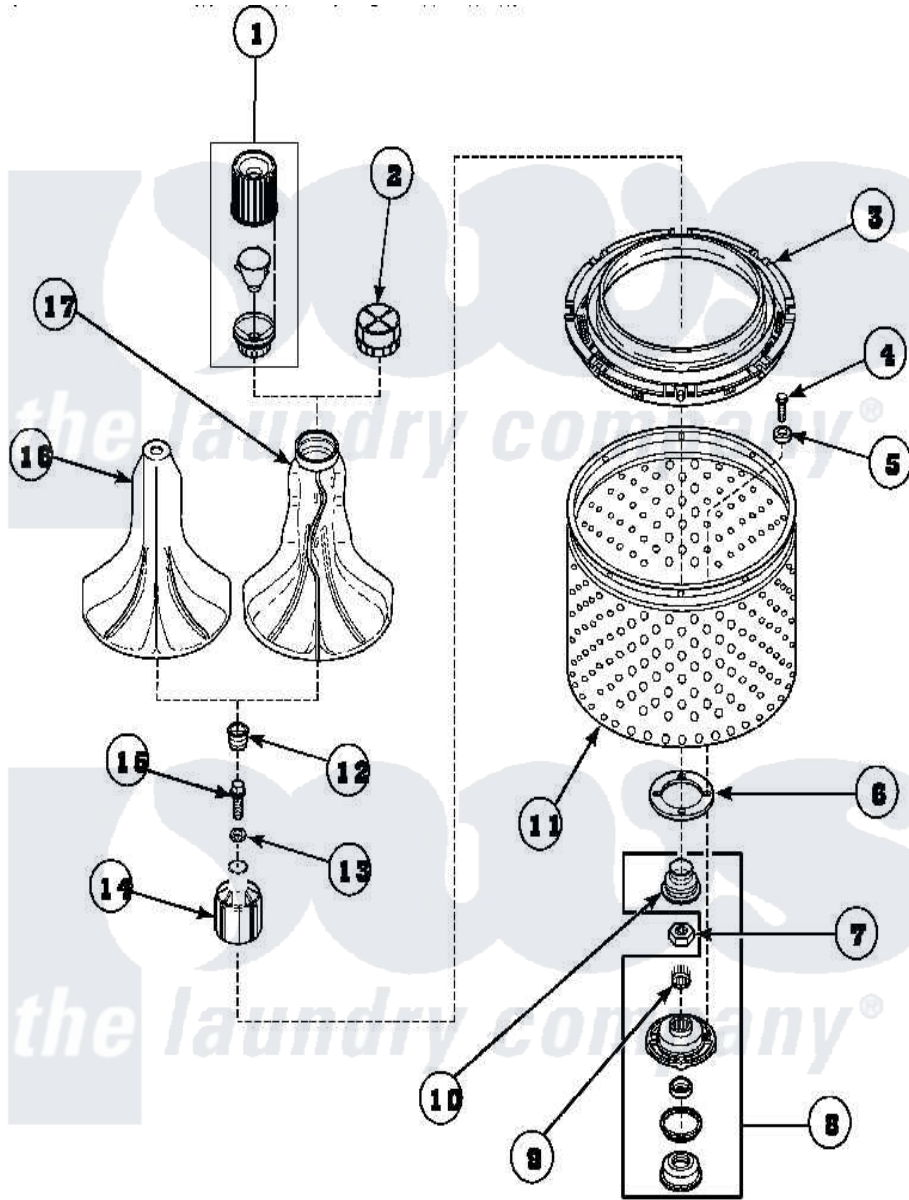

**Amana LW8413L2 (BOM: PLW8413L2A) 02 - AGITATOR/DRIVE  
BELL/SEAL KIT/TUB & HUB**

W244P2EA

Amana Residential Amana LW8413L2 (BOM: PLW8413L2A) Washer Parts Parts Diagram 02 - AGITATOR/DRIVE  
BELL/SEAL KIT/TUB & HUB  
Click on the part number to view part

Item	Original Part Number	Replaced By	Status	Part Description
1	36542	<a href="#">40002101W</a>		Assembly, Fabric Softner
2	<a href="#">36515</a>			Cap, Agitator
3	<a href="#">35035</a>			Guard, Clothes
4	27202	<a href="#">W10116787</a>		Screw
5	<a href="#">28094</a>			Gasket
7	Y29220	<a href="#">40016301</a>		Nut, Lock
8	495P3	<a href="#">R9900552</a>		Hub And Seal
9	29728	<a href="#">40008301</a>		Insert, Spline
10	36425	<a href="#">40016101</a>		Seal, Bell Drive
12	36511	<a href="#">40008401</a>		Plug, Bell
13	<a href="#">36472</a>			O-Ring
14	36443P	<a href="#">R9900189</a>		Kit, Drive Bell And Seal
15	34288	<a href="#">40065102</a>		Screw, Shoulder 1/4