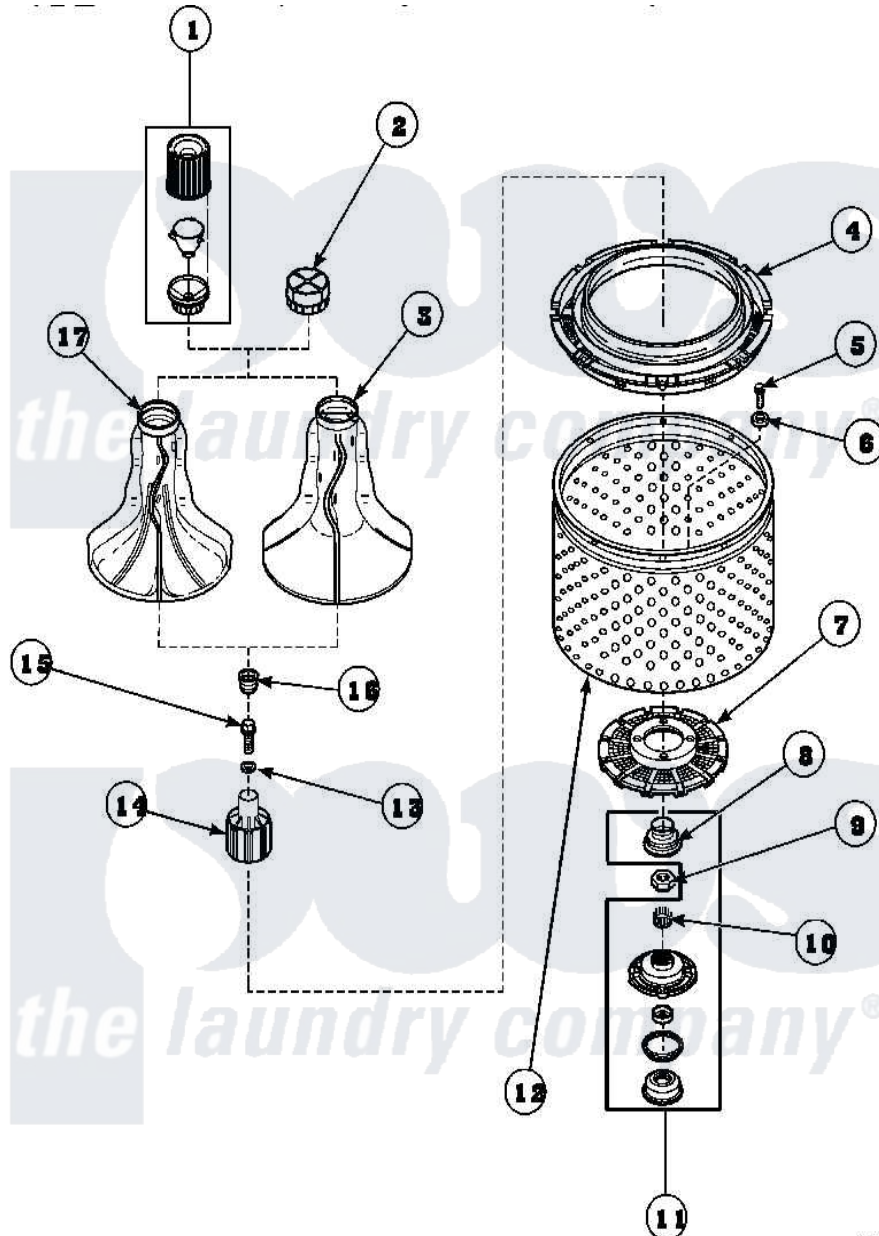

**Amana LW8413L2 (BOM: PLW8413L2A) 03 - AGITATOR/DRIVE
BELL/SEAL KIT/TUB & HUB**

Amana Residential Amana LW8413L2 (BOM: PLW8413L2A) Washer Parts Parts Diagram 03 - AGITATOR/DRIVE BELL/SEAL KIT/TUB & HUB

Click on the part number to view part

Item	Original Part Number	Replaced By	Status	Part Description
1	36542	40002101W		Assembly, Fabric Softner
2	36515			Cap, Agitator
3	36507	40000501W		Agitator, Flex Vane
4	35035			Guard, Clothes
5	27202	W10116787		Screw
6	28094			Gasket
7	32998	39371		Filter Lin
8	36425	40016101		Seal, Bell Drive
9	Y29220	40016301		Nut, Lock
10	29728	40008301		Insert, Spline
11	495P3	R9900552		Hub And Seal
12	33501P	R9900144		Kit- Wash
13	36472			O-Ring
14	36443P	R9900189		Kit, Drive Bell And Seal
15	34288	40065102		Screw, Shoulder 1/4