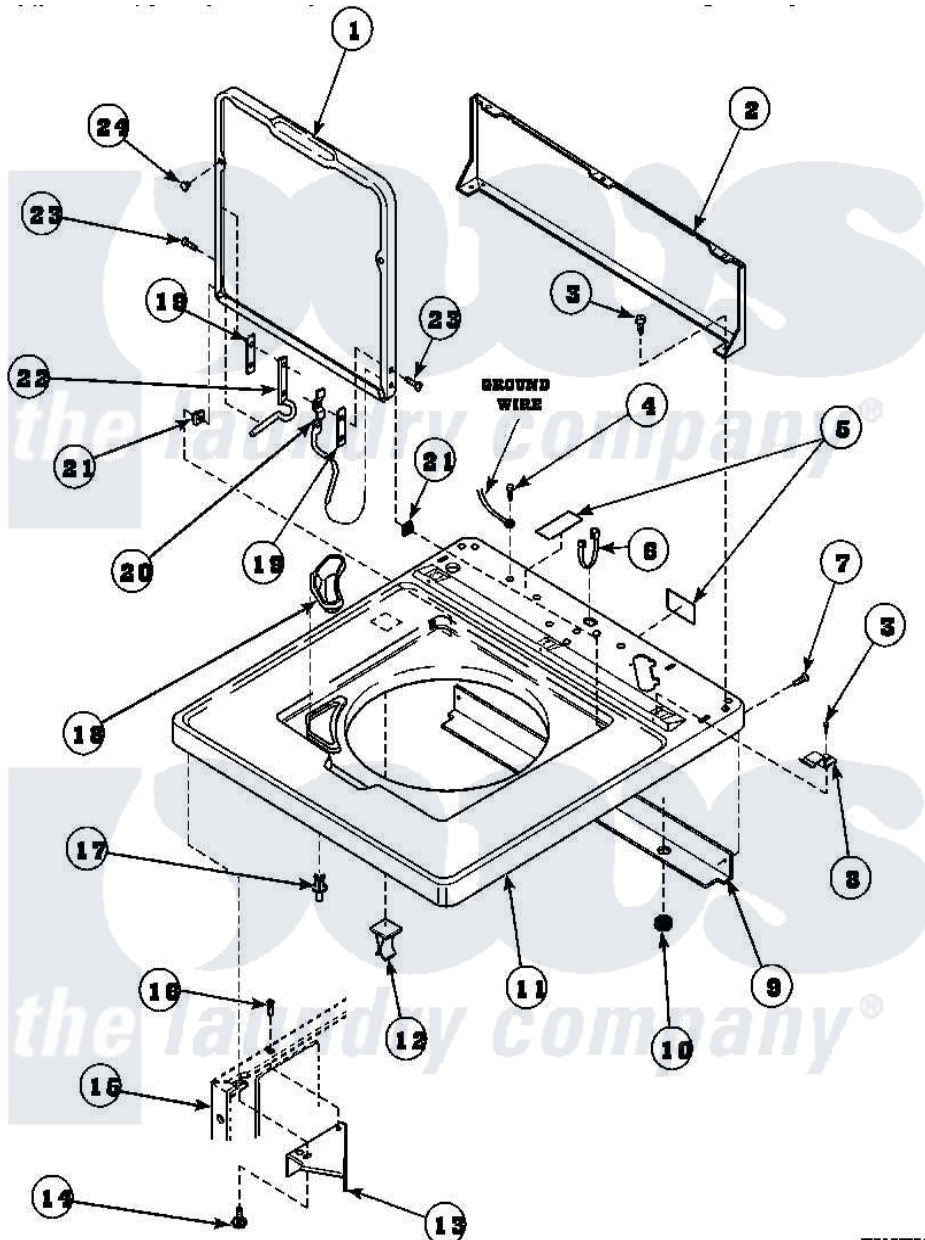

Amana LW8413L2 (BOM: PLW8413L2A) 05 - CAB TOP/LOADING DR & CTRL HOOD REAR PAN

Amana Residential Amana LW8413L2 (BOM: PLW8413L2A) Washer Parts Parts Diagram 05 - CAB TOP/LOADING DR & CTRL HOOD REAR PAN

Click on the part number to view part

Item	Original Part Number	Replaced By	Status	Part Description
2	34903		Not Available	PANEL, BACK HOOD (USE 37782)
3	23962	W10116760		Screw
4	52909			Screw, 10B-16 X 1/2 HeX
6	21903	211881		Grommet, Cord Part Not Used-Gas Models Only
7	27196	27001200		Screw
8	35887	40063901		Clip, Hold Down
11	34902_P		Not Available	CABINET TOP
12	36519		Not Available	CLIP
13	36034			Bracket, Director-Module
14	Y31644	27001200		Screw
15	34475_P		Not Available	CABINET
16	36035		Not Available	SCREW,8-18X3/8 PHIL FLT HD
17	56534			Barrel, Support