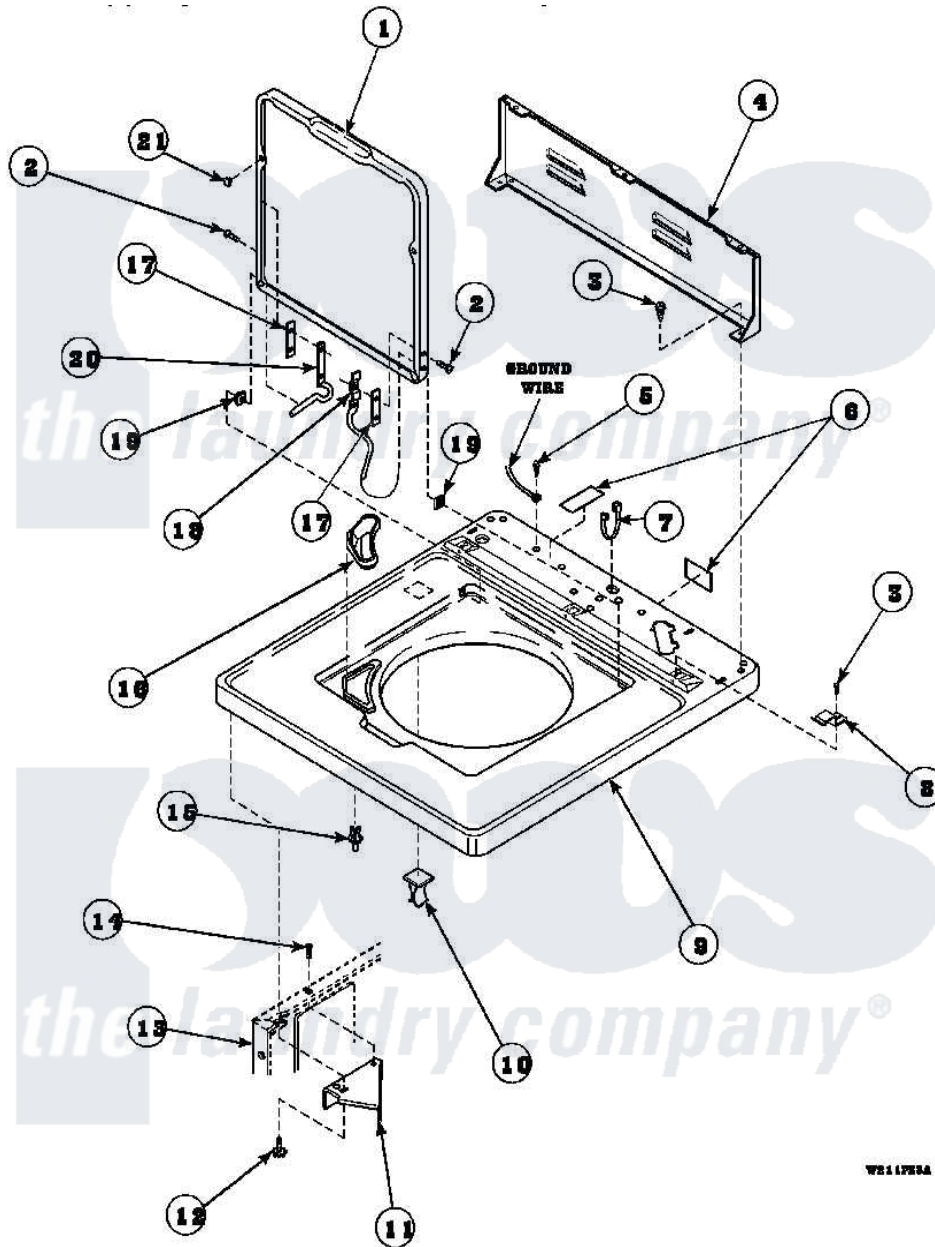

**Amana LW8413L2 (BOM: PLW8413L2A) 06 - CAB TOP/LOADING DR & CTRL HOOD REAR PAN**

W811783A

Amana Residential Amana LW8413L2 (BOM: PLW8413L2A) Washer Parts Parts Diagram 06 - CAB TOP/LOADING DR & CTRL HOOD REAR PAN

[Click on the part number to view part](#)

Item	Original Part Number	Replaced By	Status	Part Description
1	33541_P		Not Available	LOADING DOOR
2	34337	<a href="#">W10119828</a>		Screw, Lid Hinge Mounting
3	23962	<a href="#">W10116760</a>		Screw
4	34903		Not Available	PANEL, BACK HOOD (USE 37782)
5	<a href="#">52909</a>			Screw, 10B-16 X 1/2 HeX
6	24903		Not Available	STICKER,DISCONNECT POW
7	21903	<a href="#">211881</a>		Grommet, Cord Part Not Used-Gas Models Only
8	35887	<a href="#">40063901</a>		Clip, Hold Down
9	34902_P		Not Available	CABINET TOP
10	36519		Not Available	CLIP
11	<a href="#">36034</a>			Bracket, Director-Module
12	Y31644	<a href="#">27001200</a>		Screw
13	34475_P		Not Available	CABINET

14	36035	Not Available	SCREW,8-18X3/8 PHIL FLT HD
15	<a href="#">56534</a>		Barrel, Support
16	34776	Not Available	DISPENSER,BLEACH
17	<a href="#">34338</a>		Gasket, Hinge
18	<a href="#">36437</a>		Hinge, Lid R
19	33446	<a href="#">40008201</a>	Bushing, Hinge
20	<a href="#">36513</a>		Hinge, Left
21	21685	<a href="#">40038001</a>	Bumper
NI	<a href="#">26594P</a>		Grease, Silicone - 2 Oz Tube