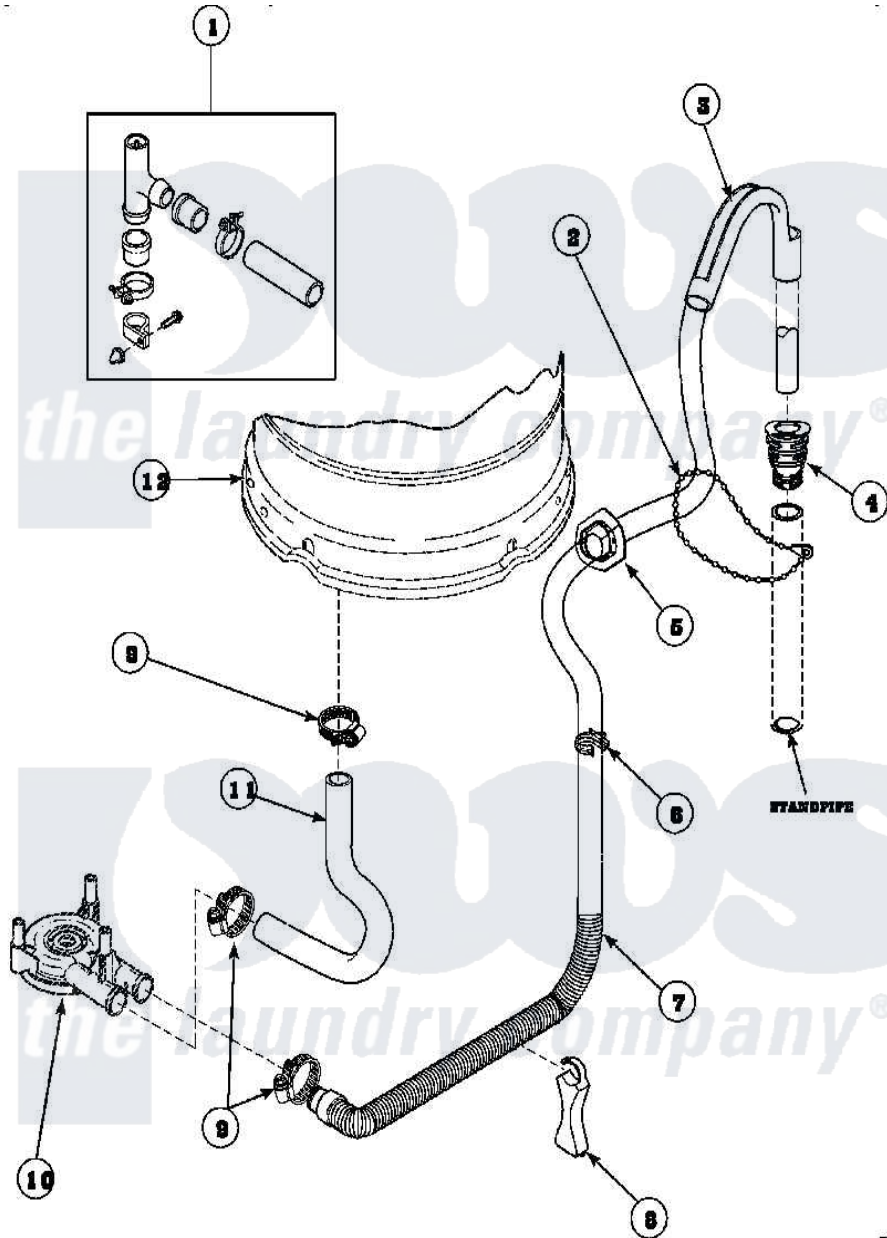

Amana LW8413L2 (BOM: PLW8413L2A) 07 - DRAIN HOSE AND SIPHON BREAK

Amana Residential Amana LW8413L2 (BOM: PLW8413L2A) Washer Parts Parts Diagram 07 - DRAIN HOSE AND SIPHON BREAK

[Click on the part number to view part](#)

Item	Original Part Number	Replaced By	Status	Part Description
1	562P3	76660		Break-Sphn
2	33489	8539404		Tie-Wire
3	33615	22003814		Retainer, Drain Hose
4	36878	40008101		Adapter, Standpipe
5	32219			Relief, Strain
6	36014			Clip, Retainer-Hose
7	37245	40053901		Hose, Drain
8	36522			Hose Support
"	35487			Support, Hose
9	36802	285655		Clamp, Hose
10	36863P	27001233		Pump
11	35753			Hose, Tub To Pump-Ddp
12	34438P			Assembly, Outer Tub