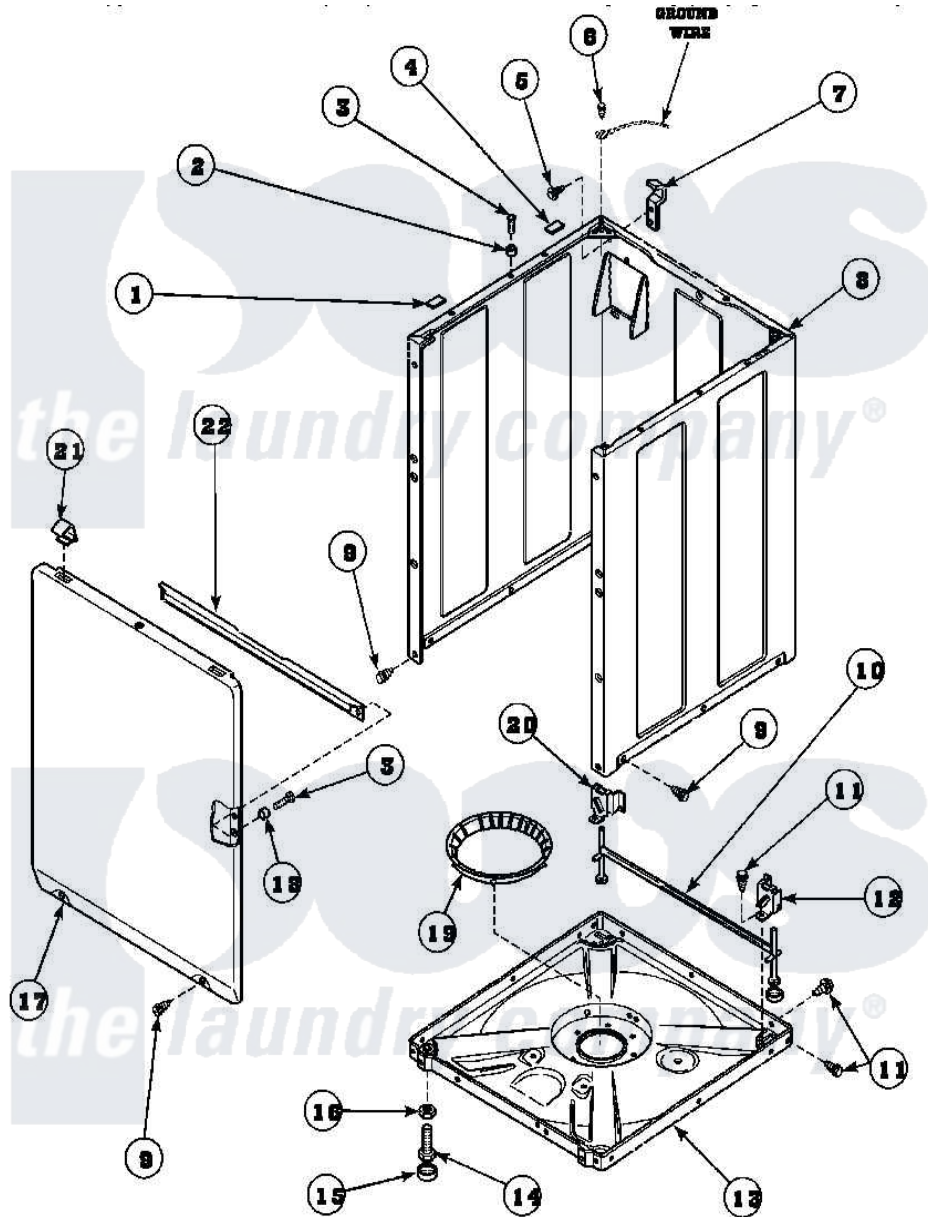

**Amana LW8413L2 (BOM: PLW8413L2A) 08 - FRONT PANEL, BASE ASSY AND CABINET ASSY**

W1142728A

Amana Residential Amana LW8413L2 (BOM: PLW8413L2A) Washer Parts Parts Diagram 08 - FRONT PANEL, BASE ASSY AND CABINET ASSY

[Click on the part number to view part](#)

Item	Original Part Number	Replaced By	Status	Part Description
1	<a href="#">Y56128</a>			Pad, Bumper
2	56079	<a href="#">505187</a>		Locator, Panel
3	32671	<a href="#">Y014874</a>		Screw, Idler Arm And Sleeve
4	<a href="#">36226</a>			Pad, Bumper .25
5	34499		Not Available	SCREW, No.10B X 1/4 TAP IN HX
6	23962	<a href="#">W10116760</a>		Screw
7	<a href="#">Y27103</a>			Hinge, Hold-Down Lug
8	34475_P		Not Available	CABINET
9	27196	<a href="#">27001200</a>		Screw
10	<a href="#">34443</a>			Assembly, Leg And Stabilizer
11	35148		Not Available	SCREW, 1/4-14 X 3/8 HX HD
12	36036		Not Available	BRACKET, SLL-RIGHT
13	<a href="#">36599P</a>			Assembly Nut/ Leg Base
"	<a href="#">34434P</a>			Assembly Nut/Leg Base

14	Y34319	<a href="#">22003428</a>	Leg, Adjustable
15	34318	<a href="#">40016001</a>	Foot, Rubber
16	Y21899	<a href="#">40038101</a>	Nut, Leg
17	34656_P		Not Available FRONT PANEL
18	<a href="#">28102</a>		Locator, Panel
19	36108		Not Available SNUBBER PAD & ISOLATOR
20	<a href="#">36037</a>		Bracket, SII-Left
21	<a href="#">35865</a>		Clip, Hold-Down Front Panel
22	Y35097		Not Available BRACE, FRT PNL