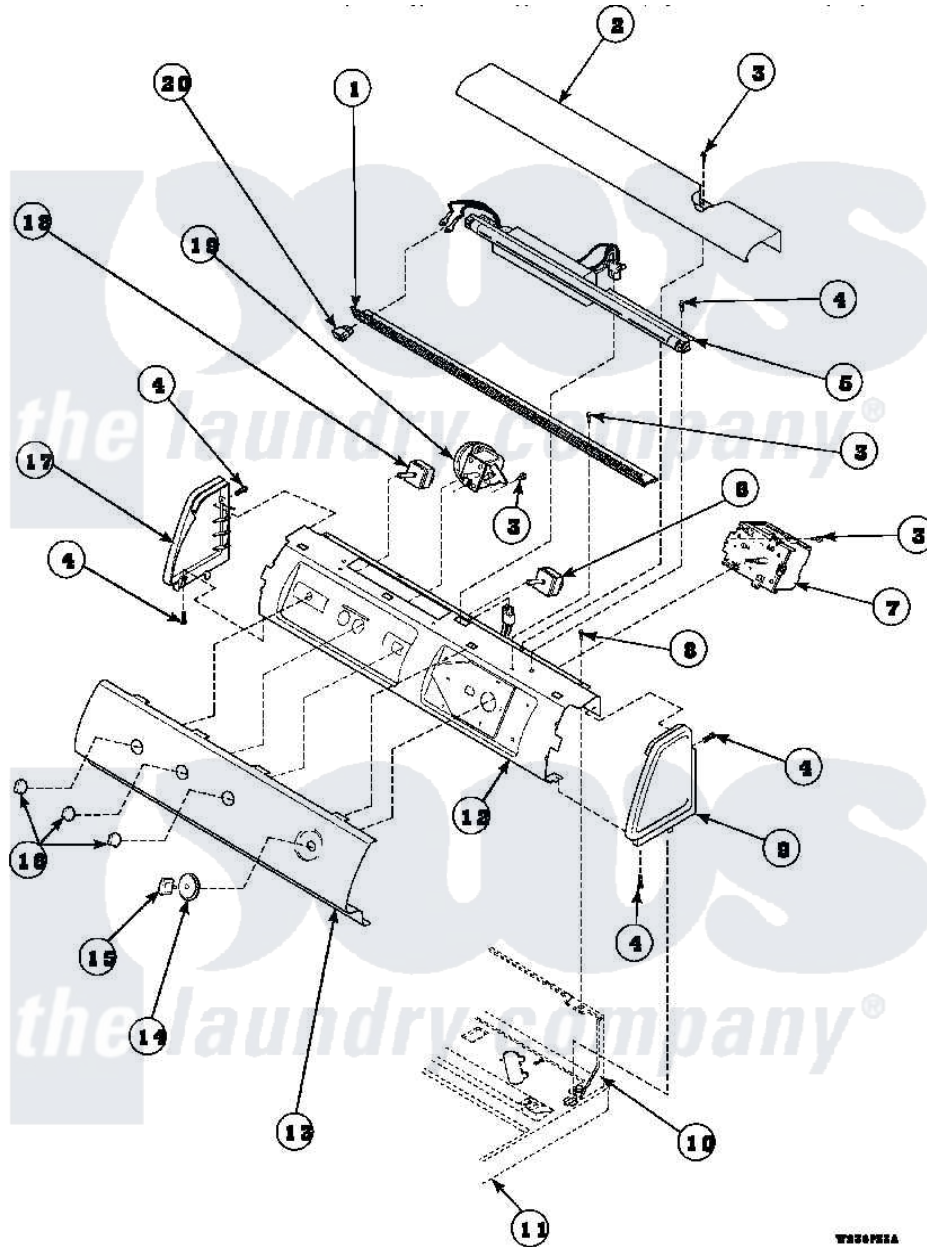

Amana LW8413L2 (BOM: PLW8413L2A) 09 - GRAPHIC PANEL, CTRL MTG PLATE AND CTRLS

Amana Residential Amana LW8413L2 (BOM: PLW8413L2A) Washer Parts Parts Diagram 09 - GRAPHIC PANEL, CTRL MTG PLATE AND CTRLS

Click on the part number to view part

Item	Original Part Number	Replaced By	Status	Part Description
1	34829			Diffuser, Lamp-Clear
2	34824		Not Available	TOP COVER
3	23962	W10116760		Screw
4	501086	90767		Screw, 8A X 3/8 HeX Washer Head Tapping
5	34836			Assembly, Fluorescent Light
6	35118	40039501		Switch, Speed
7	36773			Timer, 5 Cycle
8	34904	489355		Screw, 8 X 1/2
9	34817		Not Available	END CAP(RIGHT)
10	34903		Not Available	PANEL, BACK HOOD (USE 37782)
11	34902_P		Not Available	CABINET TOP
12	34821		Not Available	CONTROL MOUNTING PLATE
13	36611		Not Available	PANEL, GRAPHICS

14	36700	Not Available	TIMER KNOB SKIRT
15	35333	Not Available	TIMER KNOB
16	36701	Not Available	KNOB, TEMP
17	34818	Not Available	END CAP(LEFT)
18	36335	40046601	Switch, Temperature Select
19	36045	40055101	Switch, Pressure
20	35038	Not Available	SWITCH/ WHITE