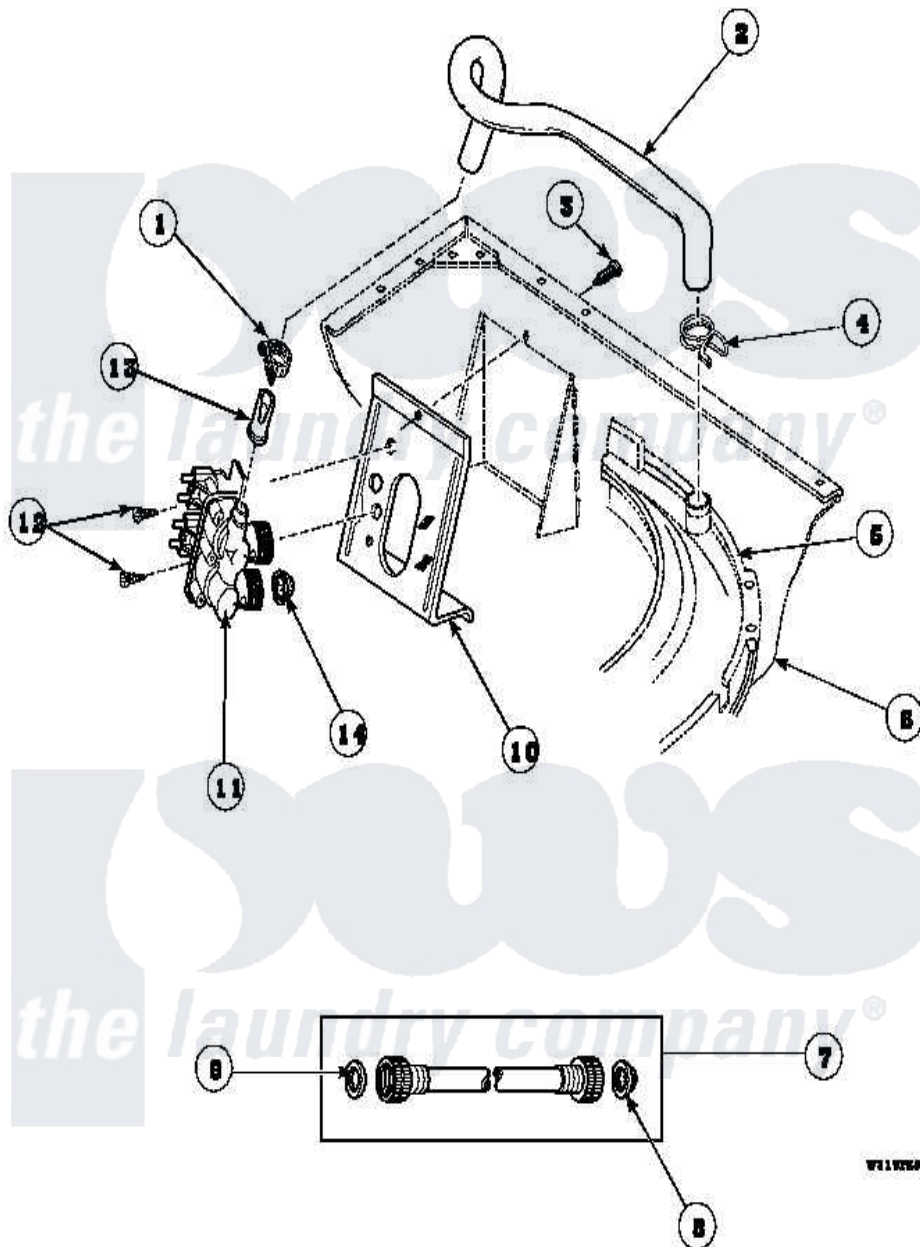

**Amana LW8413L2 (BOM: PLW8413L2A) 10 - INLET/FILL HOSE/MIXING VLV & MTG BRKT**

W1117544

Amana Residential Amana LW8413L2 (BOM: PLW8413L2A) Washer Parts Parts Diagram 10 - INLET/FILL HOSE/MIXING VLV & MTG BRKT  
 Click on the part number to view part

| Item | Original Part Number   | Replaced By              | Status        | Part Description              |
|------|------------------------|--------------------------|---------------|-------------------------------|
| 1    | 36801                  | <a href="#">596669</a>   |               | Clamp, Manifold               |
| 2    | 35874                  | <a href="#">38155</a>    |               | Hose, Mix Valve To TU         |
| 3    | 33562                  | <a href="#">27001200</a> |               | Screw                         |
| 4    | <a href="#">29210</a>  |                          |               | Hose Clamp                    |
| 5    | <a href="#">36025P</a> |                          |               | Assembly, Tub Coverand Gasket |
| 6    | 34475_P                |                          | Not Available | CABINET                       |
| 7    | 20617                  |                          | Not Available | HOSE, INLET (8 FT)            |
| "    | 28330P                 | <a href="#">202860</a>   |               | Inlet Hose Assembly           |
| "    | 20618                  | <a href="#">21001467</a> |               | Hose- 10'                     |
| 8    | 28605                  | <a href="#">22002960</a> |               | Strainer, Washer Inlet        |
| 9    | 20290                  | <a href="#">Y013783</a>  |               | Washer, Inlet Hose            |
| 10   | 34972                  | <a href="#">39407</a>    |               | Bracket, Valve                |
| 11   | 34963                  | <a href="#">34963P</a>   |               | Valve Mixing Package          |
| 12   | 501086                 | <a href="#">00767</a>    |               | Screw, 8A X 3/8 HeX Washer    |