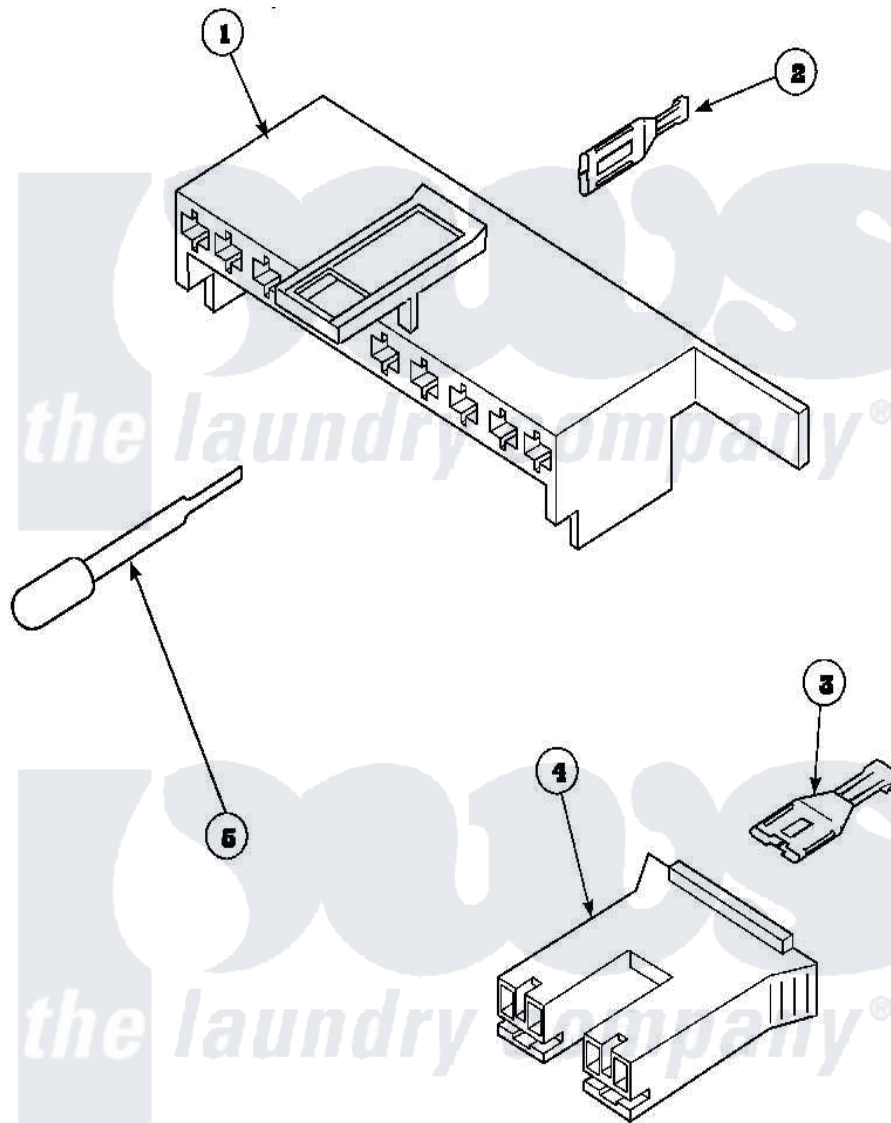

**Amana LW8413L2 (BOM: PLW8413L2A) 11 - MIXING VLV, CONN
BLOCKS, TERM, EXTRACTOR**

W1246284

Amana [Residential Amana LW8413L2 \(BOM: PLW8413L2A\) Washer Parts](#) Parts Diagram 11 - MIXING VLV, CONN
BLOCKS, TERM, EXTRACTOR
[Click on the part number to view part](#)

Item	Original Part Number	Replaced By	Status	Part Description
1	34677			10 Circuit Plug
2	Y00188			Molex Terminal
3	Y00121		Not Available	SPADE TERMINAL(12 GAUGE) (1/4 INCH-(2) 18 GAUGE WIRES O
4	34676			Plug
"	34675		Not Available	PLUG
5	283P4			Terminal Extractor Tool
NI	36278			Harness, Wire