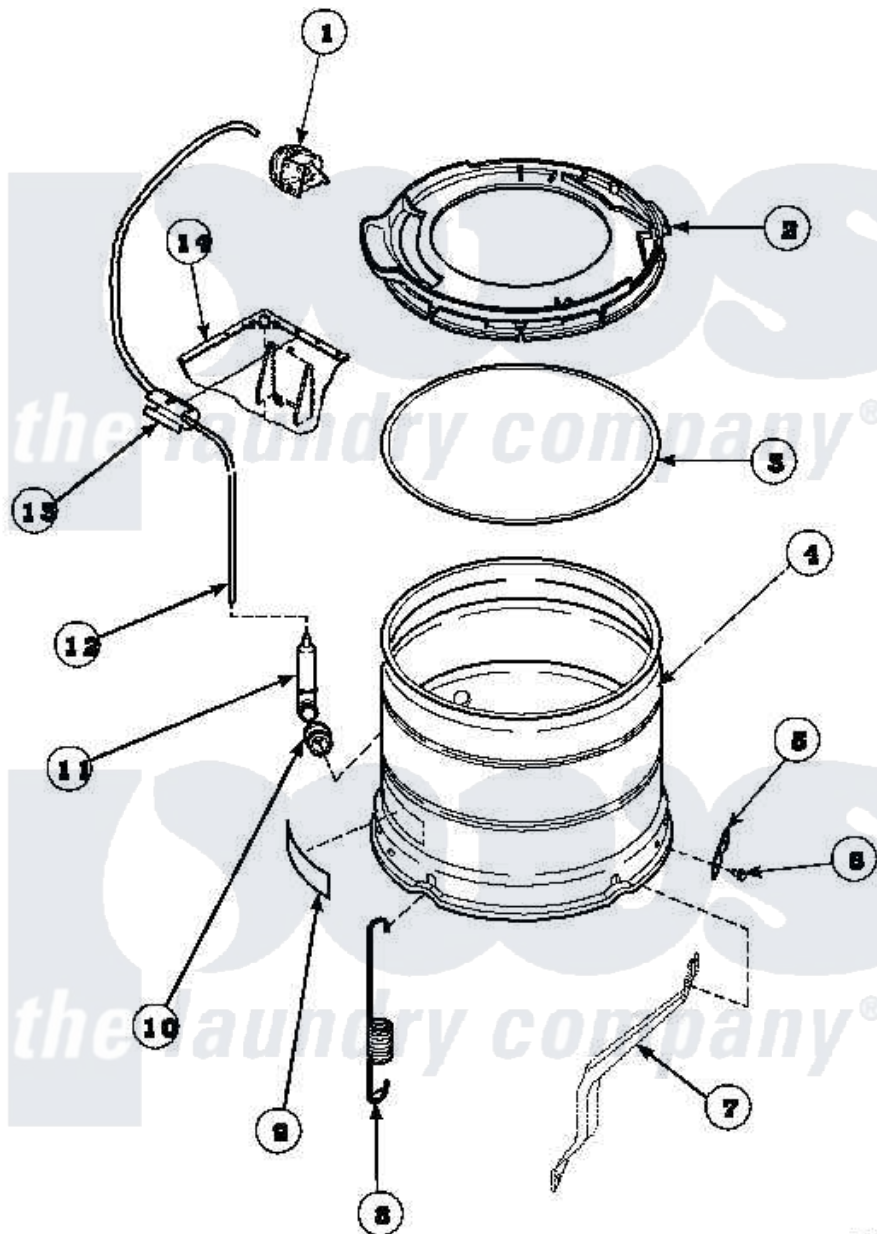

Amana LW8413L2 (BOM: PLW8413L2A) 13 - OUTER TUB, COVER AND PRESSURE HOSE

Amana Residential Amana LW8413L2 (BOM: PLW8413L2A) Washer Parts Parts Diagram 13 - OUTER TUB, COVER AND PRESSURE HOSE

Click on the part number to view part

Item	Original Part Number	Replaced By	Status	Part Description
1	36045	40055101		Switch, Pressure
2	36025P			Assembly, Tub Cover and Gasket
3	32857			Gasket, Tub Cover Small
4	34438P			Assembly, Outer Tub
5	27926			Plate, Leg .063
6	35369	40128701		Screw, 5/16-18 X .50
7	34471		Not Available	LEG,SUPPORT
8	35948			Spring, Leg-Large Tub
9	500049		Not Available	STICKER
10	29175	40037801		Grommet
11	30907	40008501		Assembly, Pressure Bulb
12	29213	39125		Tubing 31
13	36985		Not Available	CLIP, HOSE
14	34475_P		Not Available	CABINET