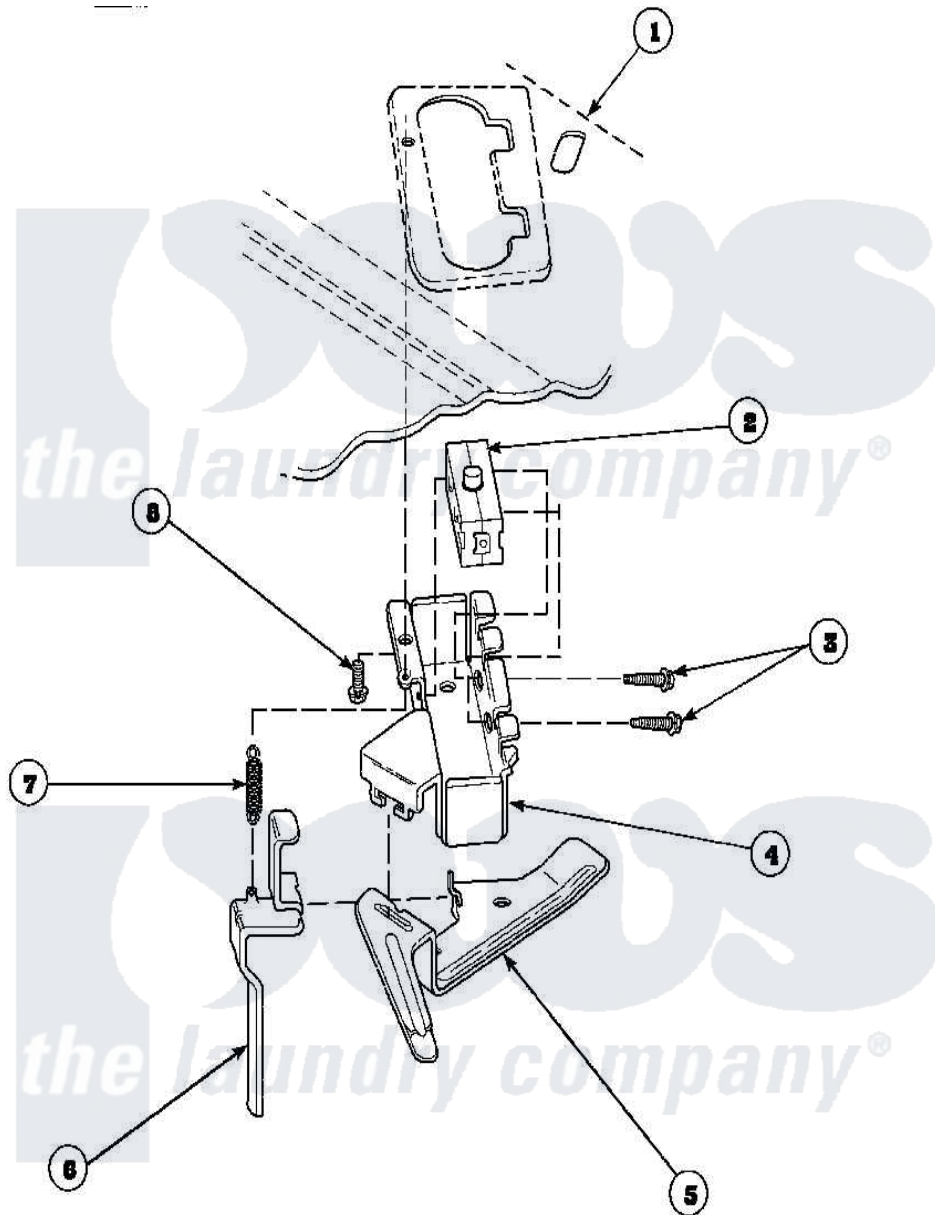

# Amana LW8413L2 (BOM: PLW8413L2A) 14 - OUT-OF-BALANCE SWITCH

Amana Residential Amana LW8413L2 (BOM: PLW8413L2A) Washer Parts Parts Diagram 14 - OUT-OF-BALANCE SWITCH

W240223A

[Click on the part number to view part](#)

Item	Original Part Number	Replaced By	Status	Part Description
1	34902_P		Not Available	CABINET TOP
2	33445	<a href="#">27001095</a>		Switch, Lid
3	<a href="#">36510</a>			Screw
4	<a href="#">36497P</a>			Kit, Switch Holder
5	<a href="#">33441</a>			Arm, Actuator
6	<a href="#">33442</a>			Lever, Unbalanced Load
7	<a href="#">33443</a>			Spring
8	23962	<a href="#">W10116760</a>		Screw