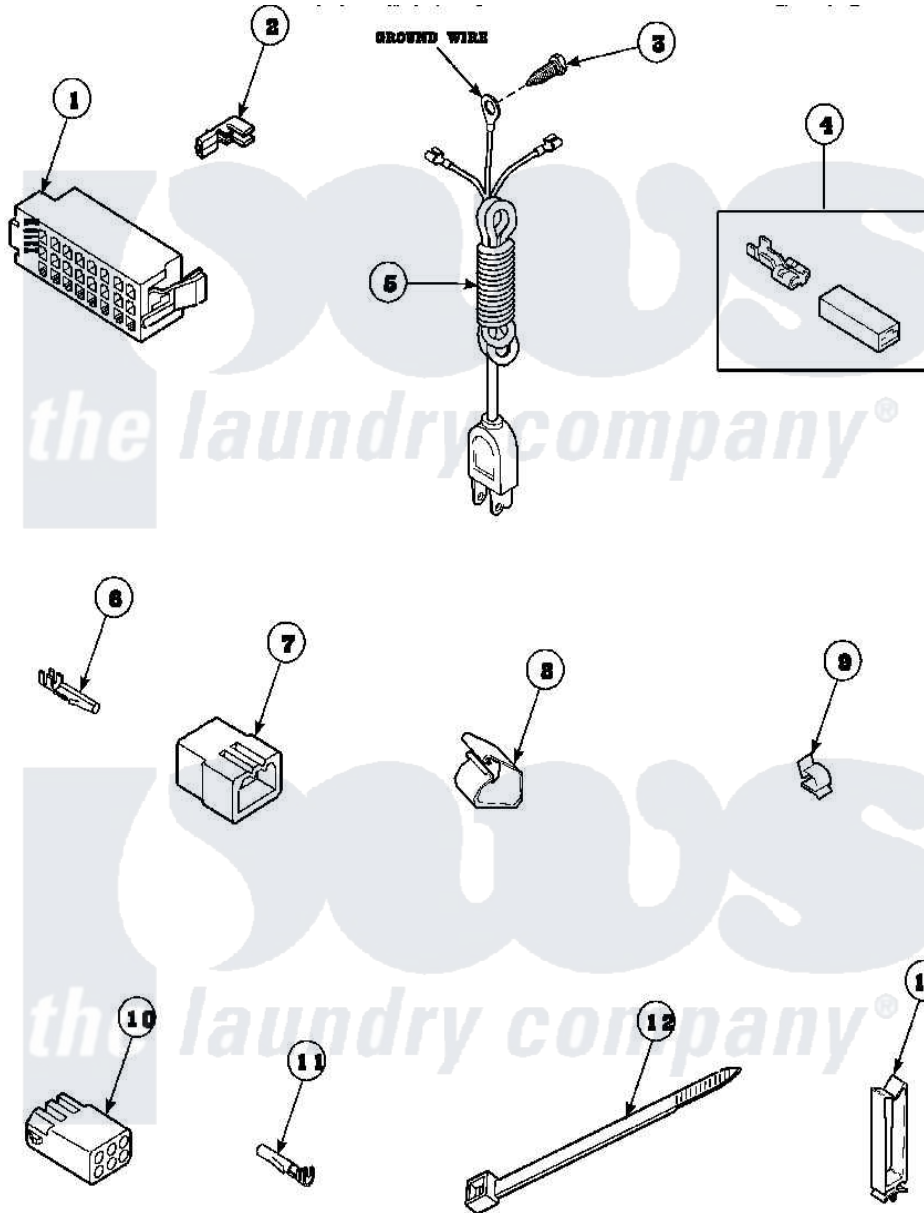

Amana LW8413L2 (BOM: PLW8413L2A) 15 - POWER CORD AND TERMINALS

W244753A

Amana Residential Amana LW8413L2 (BOM: PLW8413L2A) Washer Parts Parts Diagram 15 - POWER CORD AND TERMINALS

Click on the part number to view part

Item	Original Part Number	Replaced By	Status	Part Description
1	34123			Housing, LH -24 Position
"	32746			Housing, RH-24 Positi
2	Y00188			Molex Terminal
3	52909			Screw, 10B-16 X 1/2 HeX
4	00234	00359		Terminal Ultra Pod 250 X032F
5	Y34458		Not Available	POWER CORD ALL
6	Y00116			Terminal, Pin-Male
7	26302		Not Available	PLUG,1 CIRCUIT
"	23041			Plug, 6 Circuit
"	23033			Plug, 9 Circuit
8	35521		Not Available	CLIP,HARNESS HOLDER
9	21036			Clip, Cable
10	26708			Receptacle, 6 Circuit
"	26301			Receptacle, Molex
"	26163			Receptacle, 9 Circuit

11	Y00117	5011-XX	093 Female Socket
12	36466	M0321209	Tie-Electrical
13	36274	Not Available	CLIP, HARNESS