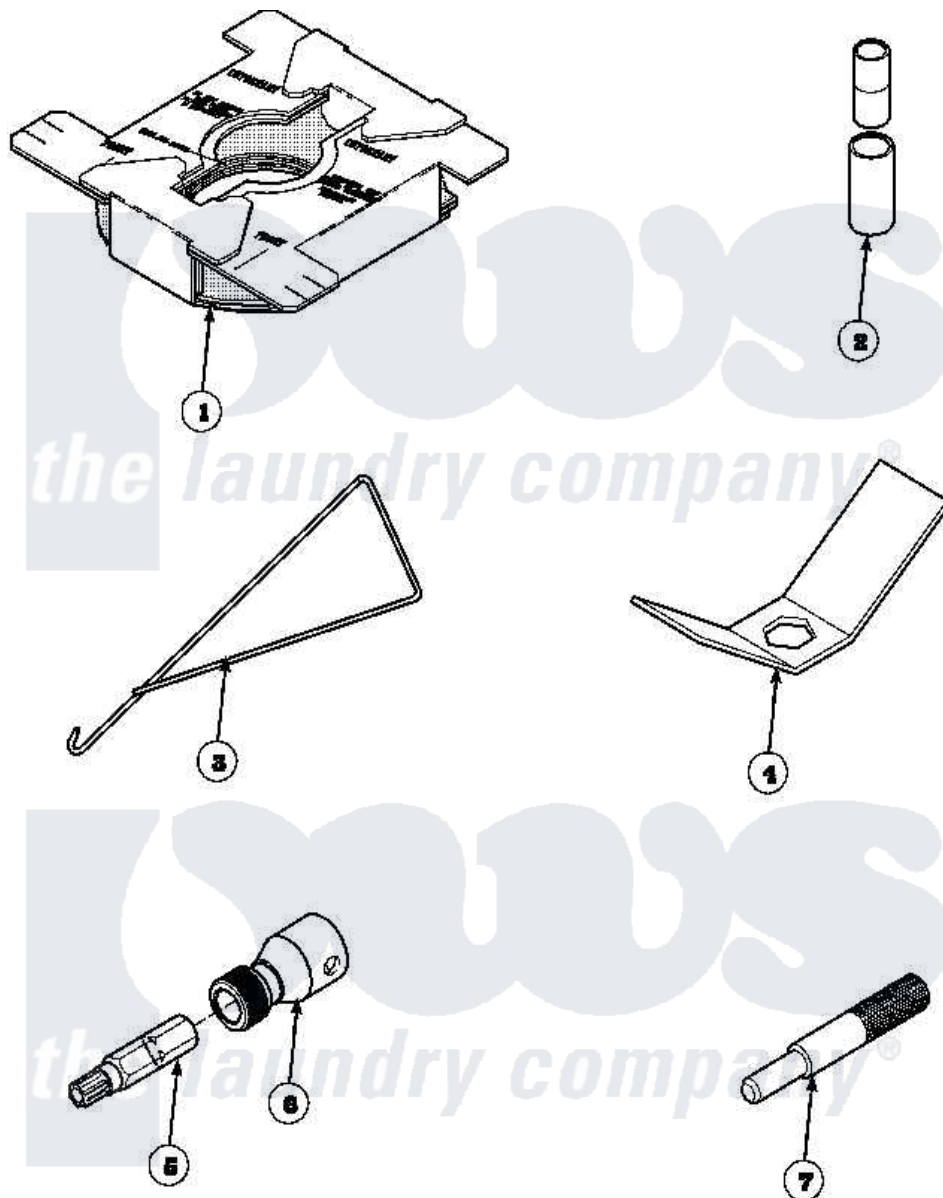

Amana LW8413L2 (BOM: PLW8413L2A) 16 - SPECIAL TOOLS

Amana Residential Amana LW8413L2 (BOM: PLW8413L2A) Washer Parts Parts Diagram 16 - SPECIAL TOOLS
 Click on the part number to view part

Item	Original Part Number	Replaced By	Status	Part Description
1	36926		Not Available	BRACE, SHIPPING
2	242P4			Installer, Spring
3	289P4	321P4		Hook, Spring
4	237P4	306P4		Hex Wrench
5	282P4			T25 Tamper Resistant Bit
6	24161			Torx Bit Holder
7	305P4		Not Available	TOOL, TRANSMISSION PI
NI	555P3	725P3		Kit