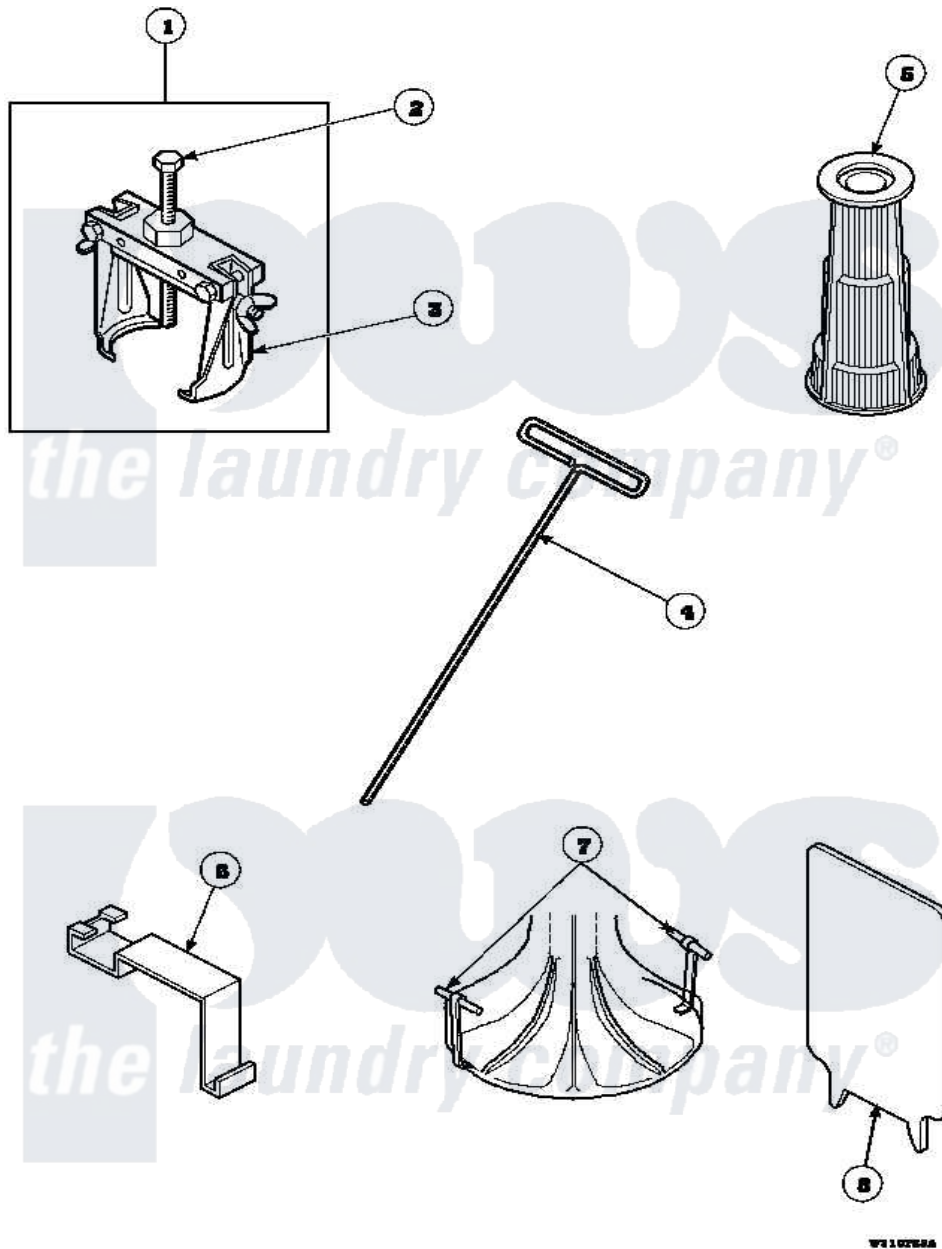

Amana LW8413L2 (BOM: PLW8413L2A) 17 - SPECIAL TOOLS

Amana Residential Amana LW8413L2 (BOM: PLW8413L2A) Washer Parts Diagram 17 - SPECIAL TOOLS
 Click on the part number to view part

Item	Original Part Number	Replaced By	Status	Part Description
1	294P4			Bell Tool
2	294P4B			Drive Bell Bolt
3	294P4A			Jaw, Drive Bell Tool
4	291P4		Not Available	WRENCH, T - ALLEN
5	293P4			Seal Tool
6	273P4			Tub Cover Gasket Tool
7	254P4P			Agitator Hooks
8	272P4			Tool, Lid Switch Instal
NI	555P3	725P3		Kit