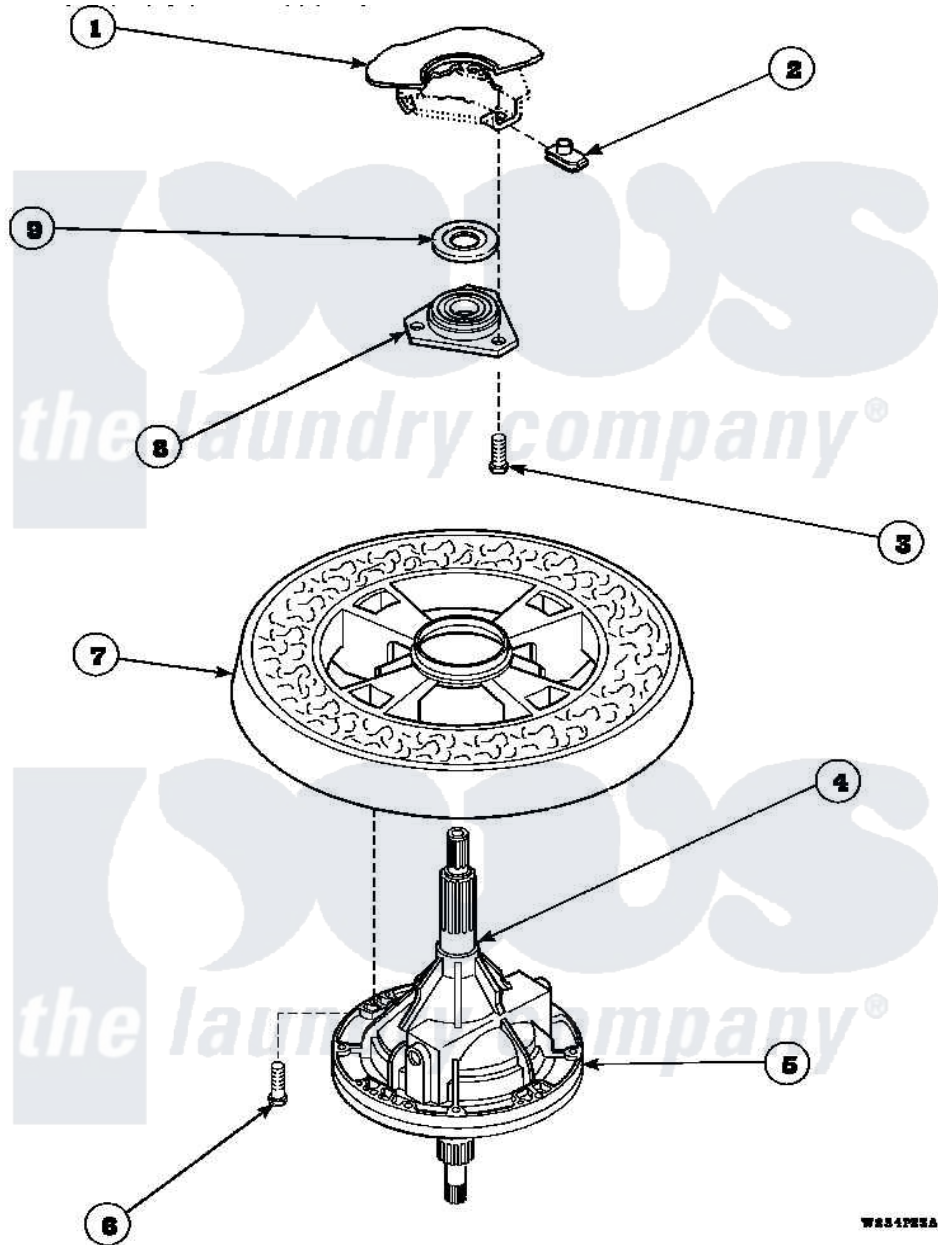

Amana LW8413L2 (BOM: PLW8413L2A) 19 - TRANSMISSION ASSY AND BALANCING RING

Amana Residential Amana LW8413L2 (BOM: PLW8413L2A) Washer Parts Parts Diagram 19 - TRANSMISSION ASSY AND BALANCING RING

Click on the part number to view part

Item	Original Part Number	Replaced By	Status	Part Description
1	34438P			Assembly, Outer Tub
2	27222			Nut, Retainer 5/16-18
3	36991	3400500		Bolt, 3405245 5/16-18 X 3/4
4	27604P			Never-Seeze 1 Oz Tube
5	34526P			Assembly, Transmission
6	37047		Not Available	SCREW, CAP
7	34731		Not Available	ASSY,BALANCE RING-COMPL
8	27182	40004201P		Main Bearing Assembly
9	27187			Flinger