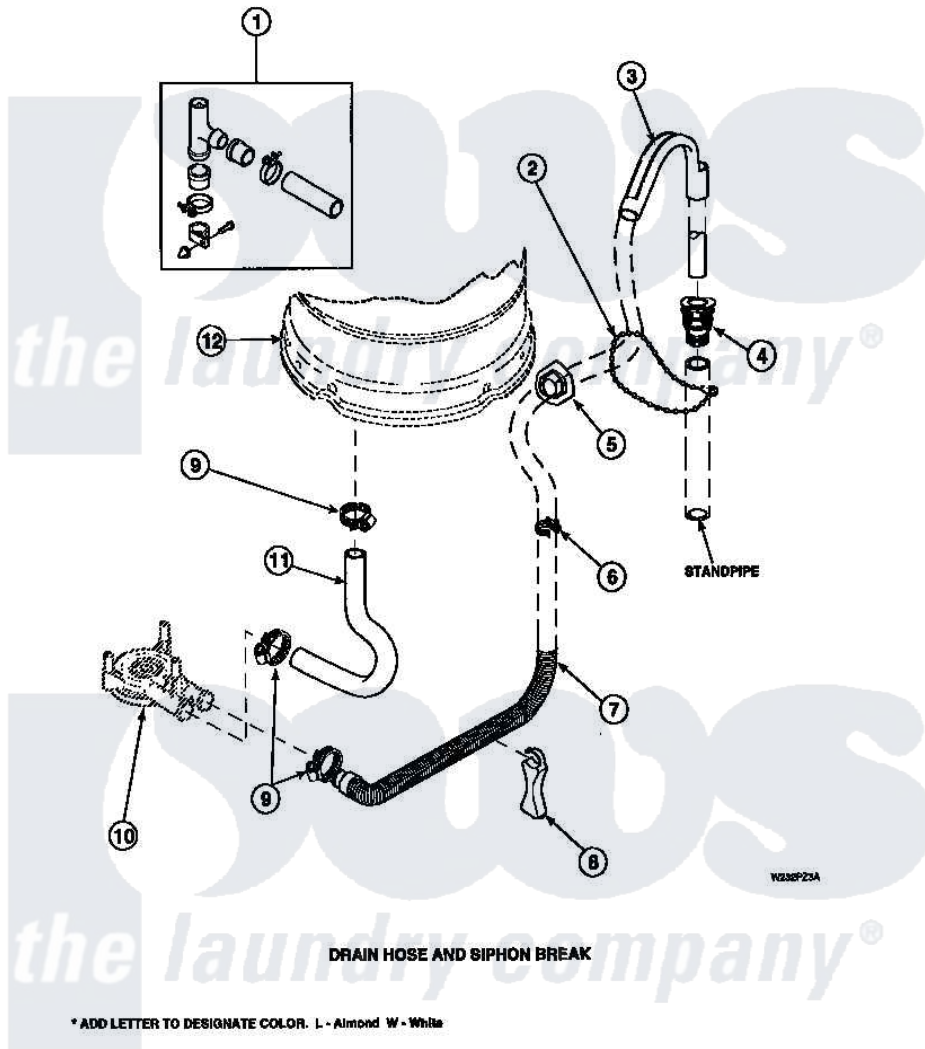

Amana LW8413W2 (BOM: PLW8413W2 A) 07 - DRAIN HOSE AND SIPHON BREAK

Amana Residential Amana LW8413W2 (BOM: PLW8413W2 A) Washer Parts Parts Diagram 07 - DRAIN HOSE AND SIPHON BREAK

Click on the part number to view part

Item	Original Part Number	Replaced By	Status	Part Description
1	562P3	76660		Break-Sphn
2	33489	8539404		Tie-Wire
3	33615	22003814		Retainer, Drain Hose
4	36878	40008101		Adapter, Standpipe
5	32219			Relief, Strain
6	36014			Clip, Retainer-Hose
7	37245	40053901		Hose, Drain
8	36522			Hose Support
"	35487			Support, Hose
9	36802	285655		Clamp, Hose
10	36863P	27001233		Pump
11	35753			Hose, Tub To Pump-Ddp
12	34438P			Assembly, Outer Tub