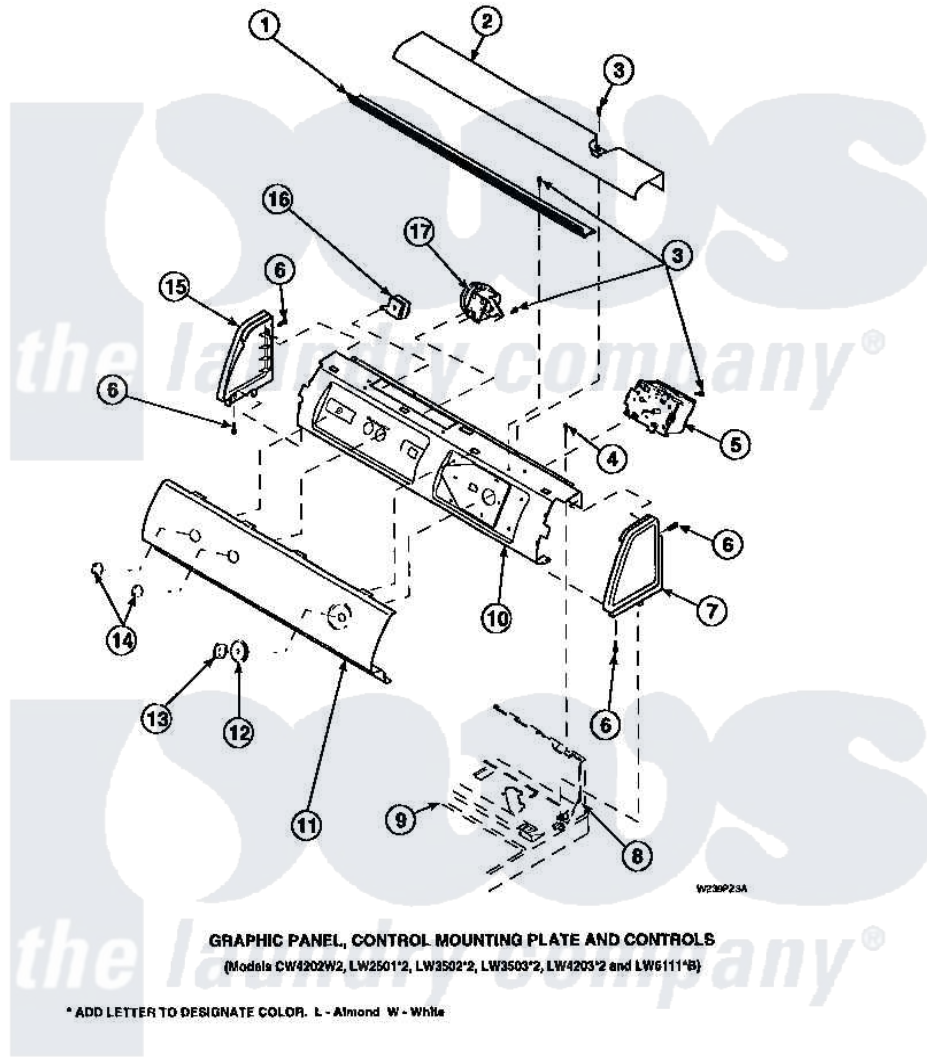

**Amana LW8413W2 (BOM: PLW8413W2 A) 09 - GRAPHIC PANEL, CTRL
MTG PLATE AND CTRLS**

Amana [Residential Amana LW8413W2 \(BOM: PLW8413W2 A\) Washer Parts](#) Parts Diagram 09 - GRAPHIC PANEL, CTRL MTG PLATE AND CTRLS
Click on the part number to view part

Item	Original Part Number	Replaced By	Status	Part Description
3	23962	W10116760		Screw
4	34904	489355		Screw, 8 X 1/2
6	501086	90767		Screw, 8A X 3/8 HeX Washer Head Tapping
8	34903		Not Available	PANEL, BACK HOOD (USE 37782)
9	34902P		Not Available	TOP
10	34821		Not Available	CONTROL MOUNTING PLATE