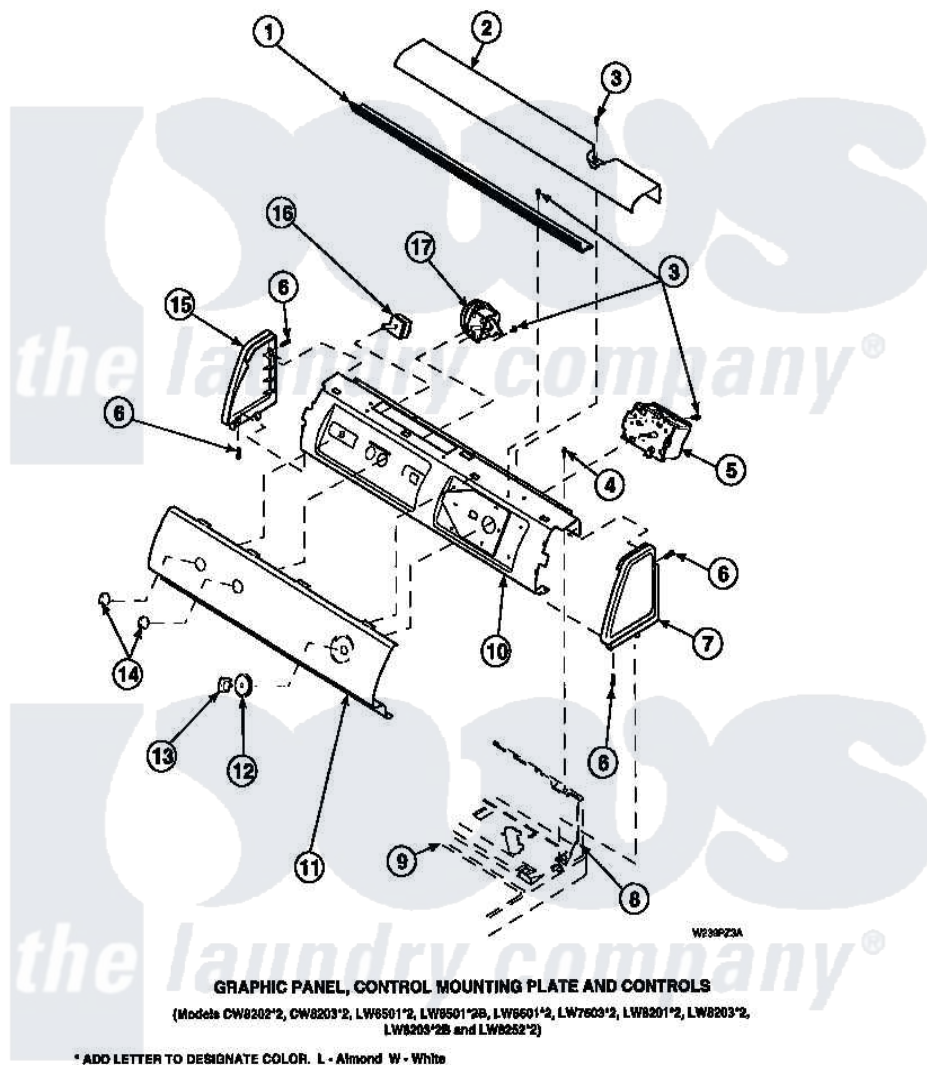

# Amana LW8413W2 (BOM: PLW8413W2 A) 10 - GRAPHIC PANEL, CTRL MTG PLATE AND CTRLS

Amana Residential Amana LW8413W2 (BOM: PLW8413W2 A) Washer Parts Parts Diagram 10 - GRAPHIC PANEL, CTRL MTG PLATE AND CTRLS  
 Click on the part number to view part

Item	Original Part Number	Replaced By	Status	Part Description
2	34824		Not Available	TOP COVER
3	23962	<a href="#">W10116760</a>		Screw
4	34904	<a href="#">489355</a>		Screw, 8 X 1/2
6	501086	<a href="#">90767</a>		Screw, 8A X 3/8 HeX Washer Head Tapping
7	34817		Not Available	END CAP(RIGHT)
8	34903		Not Available	PANEL, BACK HOOD (USE 37782)
9	34902P		Not Available	TOP
10	34821		Not Available	CONTROL MOUNTING PLATE
15	34818		Not Available	END CAP(LEFT)