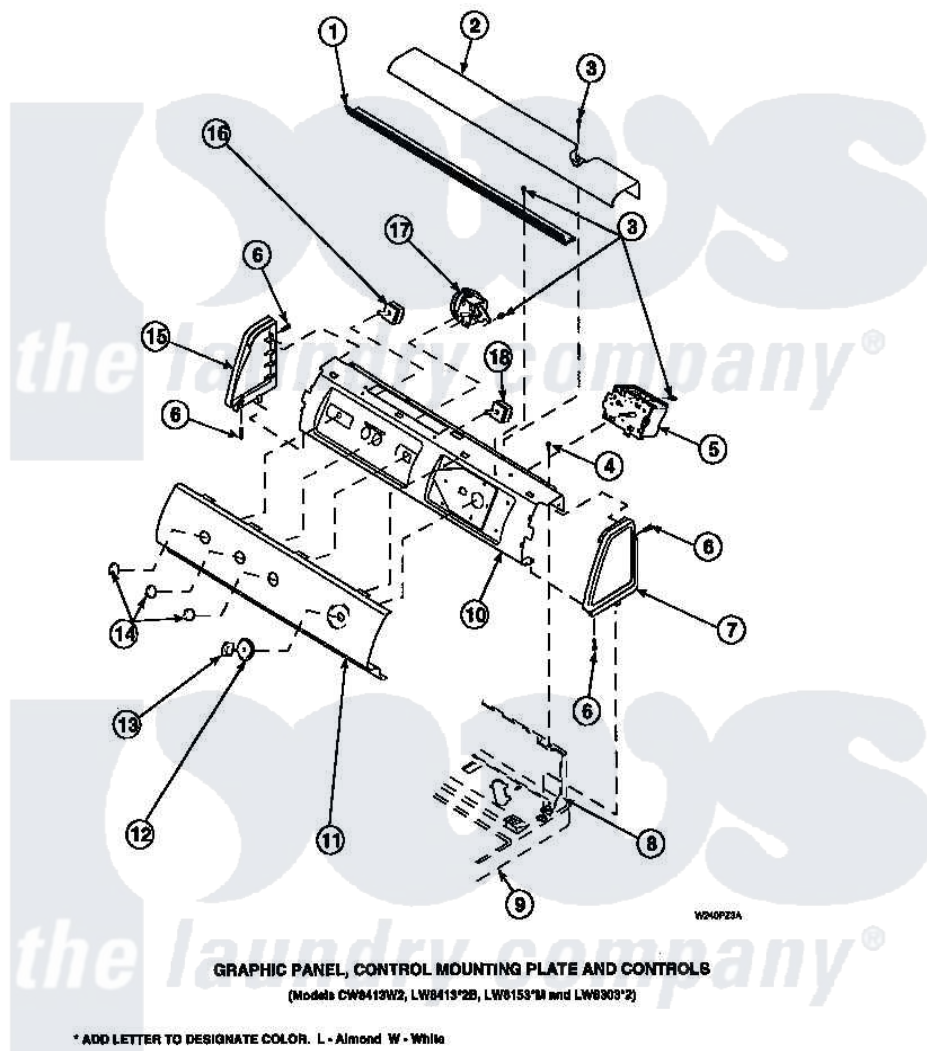

# Amana LW8413W2 (BOM: PLW8413W2 A) 11 - GRAPHIC PANEL, CTRL MTG PLATE AND CTRLS

Amana Residential Amana LW8413W2 (BOM: PLW8413W2 A) Washer Parts Parts Diagram 11 - GRAPHIC PANEL, CTRL MTG PLATE AND CTRLS  
 Click on the part number to view part

Item	Original Part Number	Replaced By	Status	Part Description
2	34824		Not Available	TOP COVER
3	23962	<a href="#">W10116760</a>		Screw
4	34904	<a href="#">489355</a>		Screw, 8 X 1/2
6	501086	<a href="#">90767</a>		Screw, 8A X 3/8 HeX Washer Head Tapping
7	34817		Not Available	END CAP(RIGHT)
8	34903		Not Available	PANEL, BACK HOOD (USE 37782)
9	34902P		Not Available	TOP
10	34821		Not Available	CONTROL MOUNTING PLATE
15	34818		Not Available	END CAP(LEFT)