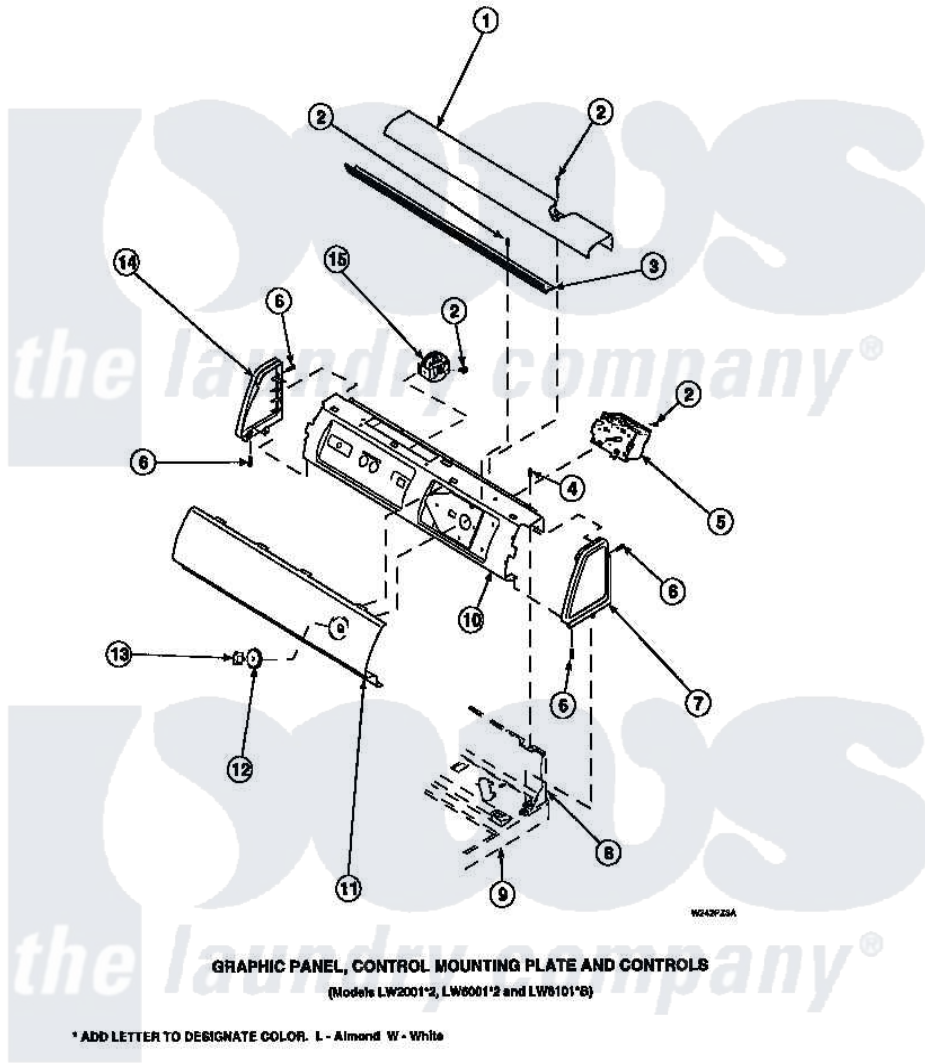

**Amana LW8413W2 (BOM: PLW8413W2 A) 13 - GRAPHIC PANEL, CTRL MTG PLATE AND CTRLS**

Amana Residential Amana LW8413W2 (BOM: PLW8413W2 A) Washer Parts Parts Diagram 13 - GRAPHIC PANEL, CTRL MTG PLATE AND CTRLS  
 Click on the part number to view part

Item	Original Part Number	Replaced By	Status	Part Description
2	23962	<a href="#">W10116760</a>		Screw
4	34904	<a href="#">489355</a>		Screw, 8 X 1/2
6	501086	<a href="#">90767</a>		Screw, 8A X 3/8 HeX Washer Head Tapping
7	34817		Not Available	END CAP(RIGHT)
8	34903		Not Available	PANEL, BACK HOOD (USE 37782)
9	34902P		Not Available	TOP
10	34821		Not Available	CONTROL MOUNTING PLATE
12	33817		Not Available	ASSY,TIMER SKIRT-BLACK
13	<a href="#">33897</a>			Knob, Timer-Washer-Blac
14	34818		Not Available	END CAP(LEFT)