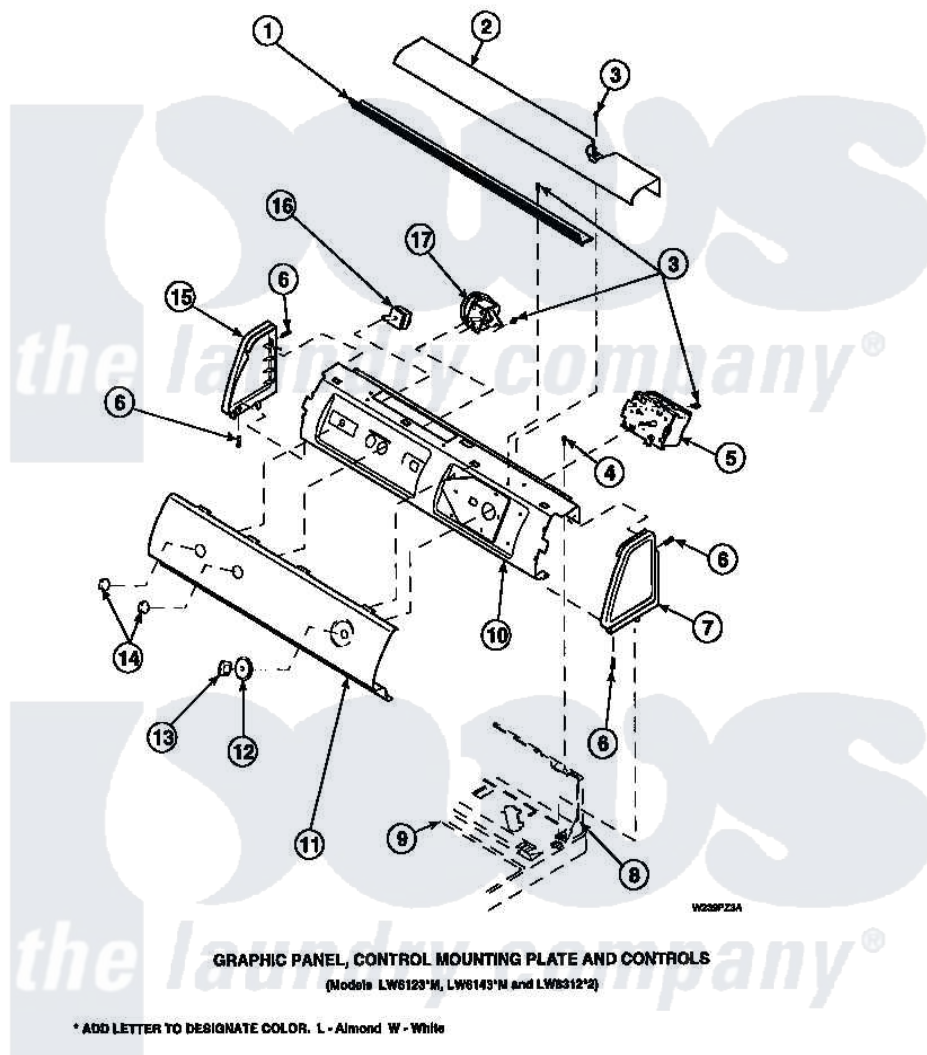

Amana LW8413W2 (BOM: PLW8413W2 A) 14 - GRAPHIC PANEL, CTRL MTG PLATE AND CTRLS

Amana Residential Amana LW8413W2 (BOM: PLW8413W2 A) Washer Parts Parts Diagram 14 - GRAPHIC PANEL, CTRL MTG PLATE AND CTRLS
 Click on the part number to view part

Item	Original Part Number	Replaced By	Status	Part Description
2	34824		Not Available	TOP COVER
3	23962	W10116760		Screw
5	34904	489355		Screw, 8 X 1/2
6	501086	90767		Screw, 8A X 3/8 HeX Washer Head Tapping
7	34817		Not Available	END CAP(RIGHT)
8	34903		Not Available	PANEL, BACK HOOD (USE 37782)
9	34902P		Not Available	TOP
11	34821		Not Available	CONTROL MOUNTING PLATE
15	34818		Not Available	END CAP(LEFT)