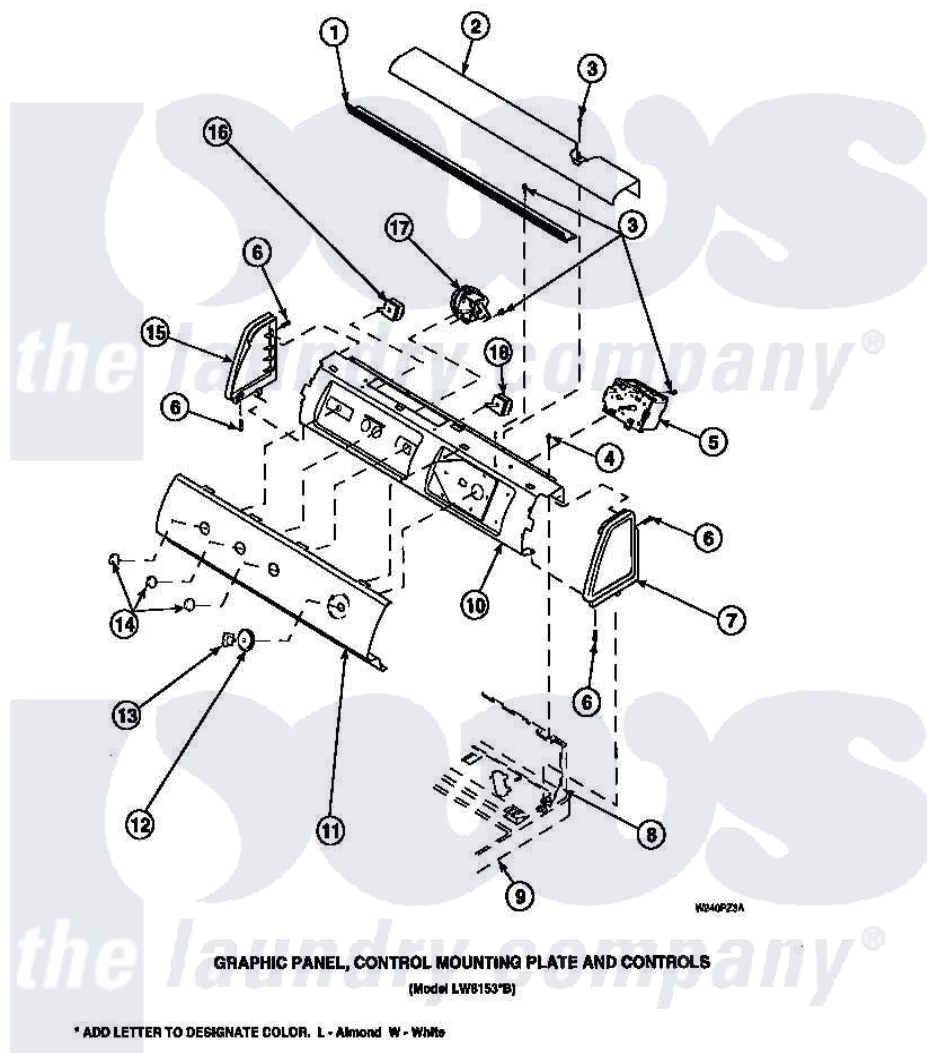

**Amana LW8413W2 (BOM: PLW8413W2 A) 15 - GRAPHIC PANEL, CTRL
MTG PLATE AND CTRLS**

Amana Residential Amana LW8413W2 (BOM: PLW8413W2 A) Washer Parts Parts Diagram 15 - GRAPHIC PANEL, CTRL MTG PLATE AND CTRLS
Click on the part number to view part

| Item | Original Part Number | Replaced By | Status | Part Description |
|------|----------------------|---------------------------|---------------|---|
| 3 | 23962 | W10116760 | | Screw |
| 4 | 34904 | 489355 | | Screw, 8 X 1/2 |
| 6 | 501086 | 90767 | | Screw, 8A X 3/8 HeX Washer Head Tapping |
| 8 | 34903 | | Not Available | PANEL, BACK HOOD (USE 37782) |
| 9 | 34902P | | Not Available | TOP |
| 10 | 34821 | | Not Available | CONTROL MOUNTING PLATE |