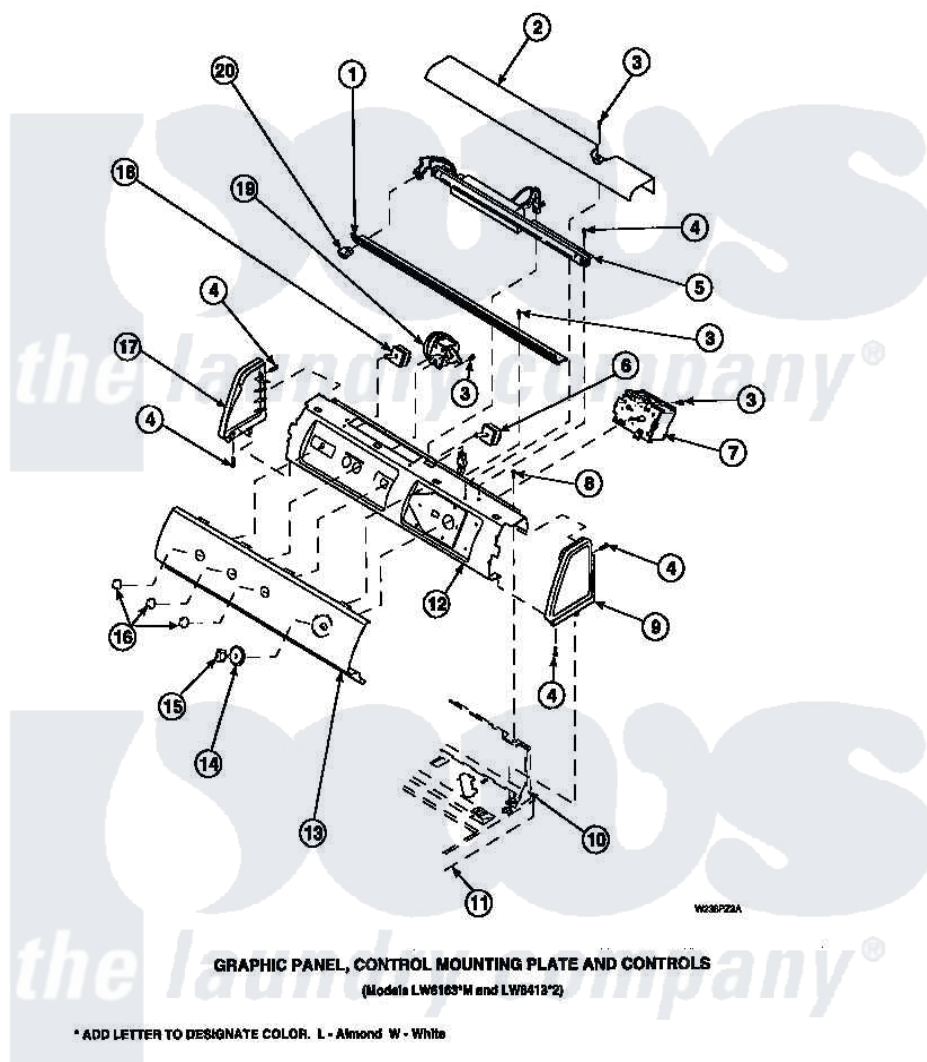

Amana LW8413W2 (BOM: PLW8413W2 A) 16 - GRAPHIC PANEL, CTRL MTG PLATE AND CTRLS

Amana Residential Amana LW8413W2 (BOM: PLW8413W2 A) Washer Parts Parts Diagram 16 - GRAPHIC PANEL, CTRL MTG PLATE AND CTRLS
Click on the part number to view part

Item	Original Part Number	Replaced By	Status	Part Description
1	34829			Diffuser, Lamp-Clear
2	34824		Not Available	TOP COVER
3	23962	W10116760		Screw
4	501086	90767		Screw, 8A X 3/8 HeX Washer Head Tapping
5	34836			Assembly, Fluorescent Light
8	34904	489355		Screw, 8 X 1/2
9	34817		Not Available	END CAP(RIGHT)
10	34903		Not Available	PANEL, BACK HOOD (USE 37782)
11	34902P		Not Available	TOP
12	34821		Not Available	CONTROL MOUNTING PLATE
17	34818		Not Available	END CAP(LEFT)
20	35038		Not Available	SWITCH/ WHITE