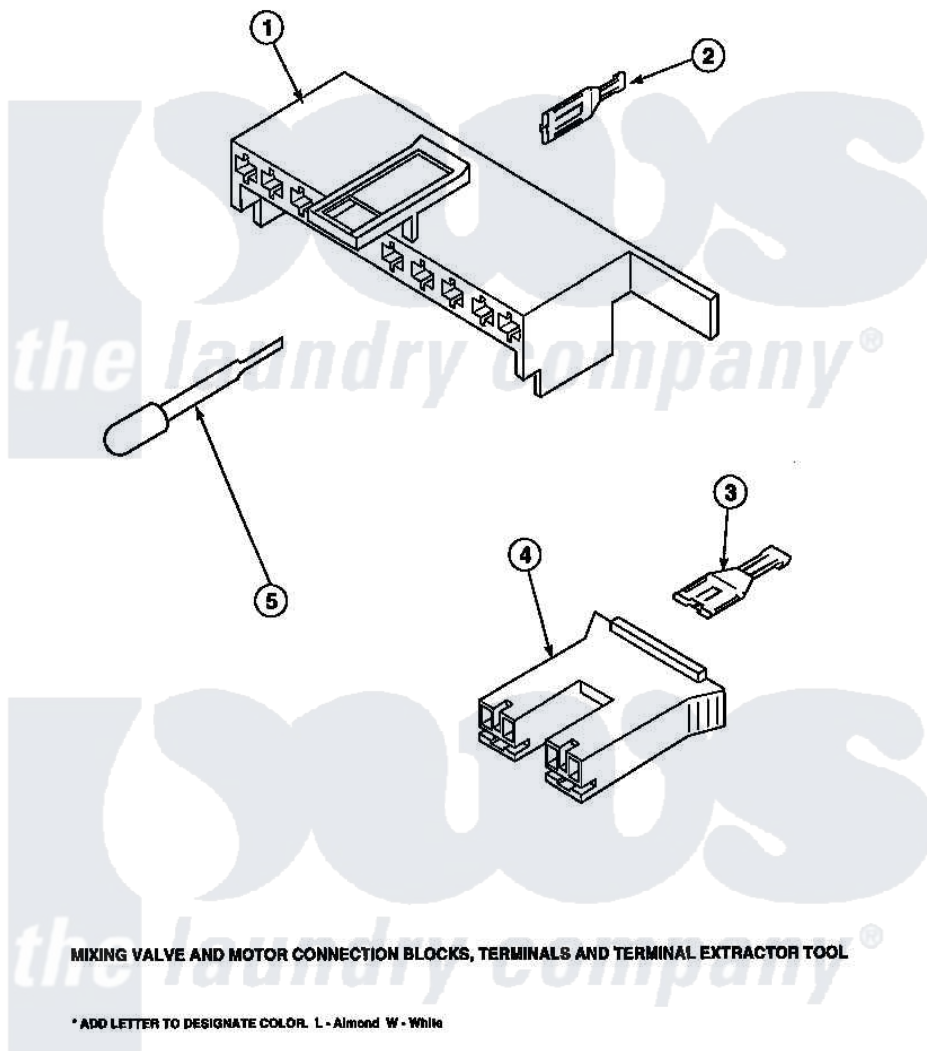

**Amana LW8413W2 (BOM: PLW8413W2 A) 19 - MIXING VALVE & MOTOR
CONN BLOCKS, TERM**

Amana [Residential Amana LW8413W2 \(BOM: PLW8413W2 A\) Washer Parts](#) Parts Diagram 19 - MIXING VALVE & MOTOR CONN BLOCKS, TERM
 Click on the part number to view part

Item	Original Part Number	Replaced By	Status	Part Description
1	34677			10 Circuit Plug
2	Y00188			Molex Terminal
4	34676			Plug
"	34675		Not Available	PLUG
5	283P4			Terminal Extractor Tool