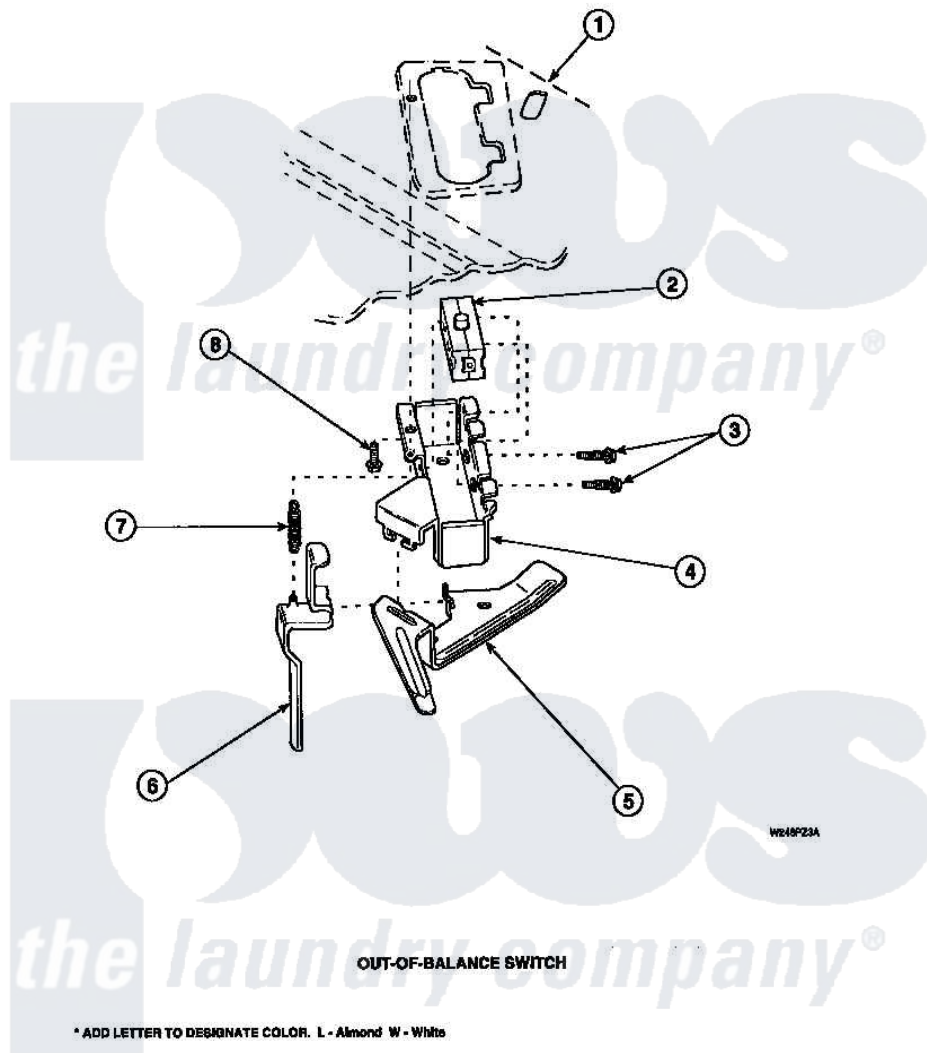

Amana LW8413W2 (BOM: PLW8413W2 A) 22 - OUT-OF-BALANCE SWITCH

Amana Residential Amana LW8413W2 (BOM: PLW8413W2 A) Washer Parts Parts Diagram 22 - OUT-OF-BALANCE SWITCH

Click on the part number to view part

Item	Original Part Number	Replaced By	Status	Part Description
1	34902P		Not Available	TOP
2	33445	27001095		Switch, Lid
3	36510			Screw
4	36497P			Kit, Switch Holder
5	33441			Arm, Actuator
6	33442			Lever, Unbalanced Load
7	33443			Spring
8	23962	W10116760		Screw