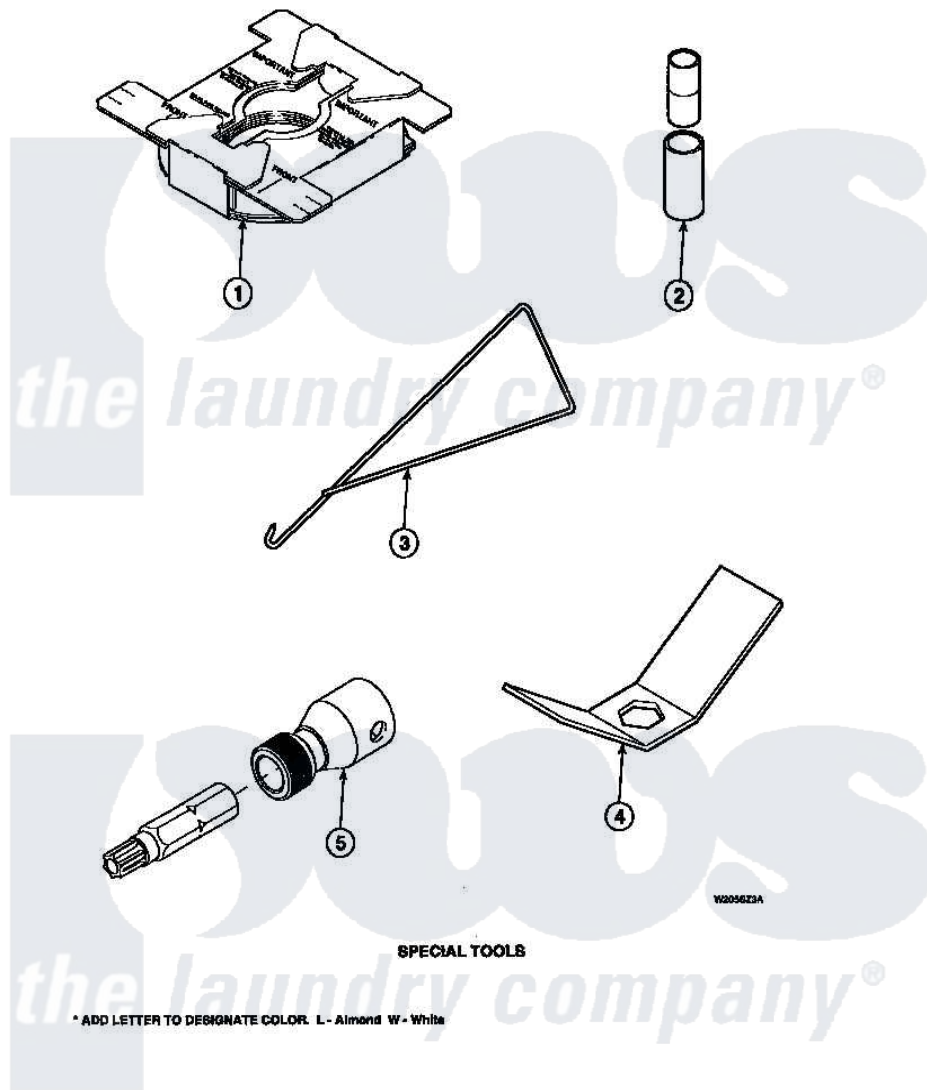

Amana LW8413W2 (BOM: PLW8413W2 A) 24 - SPECIAL TOOLS

SPECIAL TOOLS

* ADD LETTER TO DESIGNATE COLOR. L - Almond W - White

Amana Residential Amana LW8413W2 (BOM: PLW8413W2 A) Washer Parts Parts Diagram 24 - SPECIAL TOOLS

[Click on the part number to view part](#)

Item	Original Part Number	Replaced By	Status	Part Description
1	36926		Not Available	BRACE, SHIPPING
2	242P4			Installer, Spring
3	289P4	321P4		Hook, Spring
4	237P4	306P4		Hex Wrench
5	282P4			T25 Tamper Resistant Bit
"	24161			Torx Bit Holder
NI	555P3	725P3		Kit