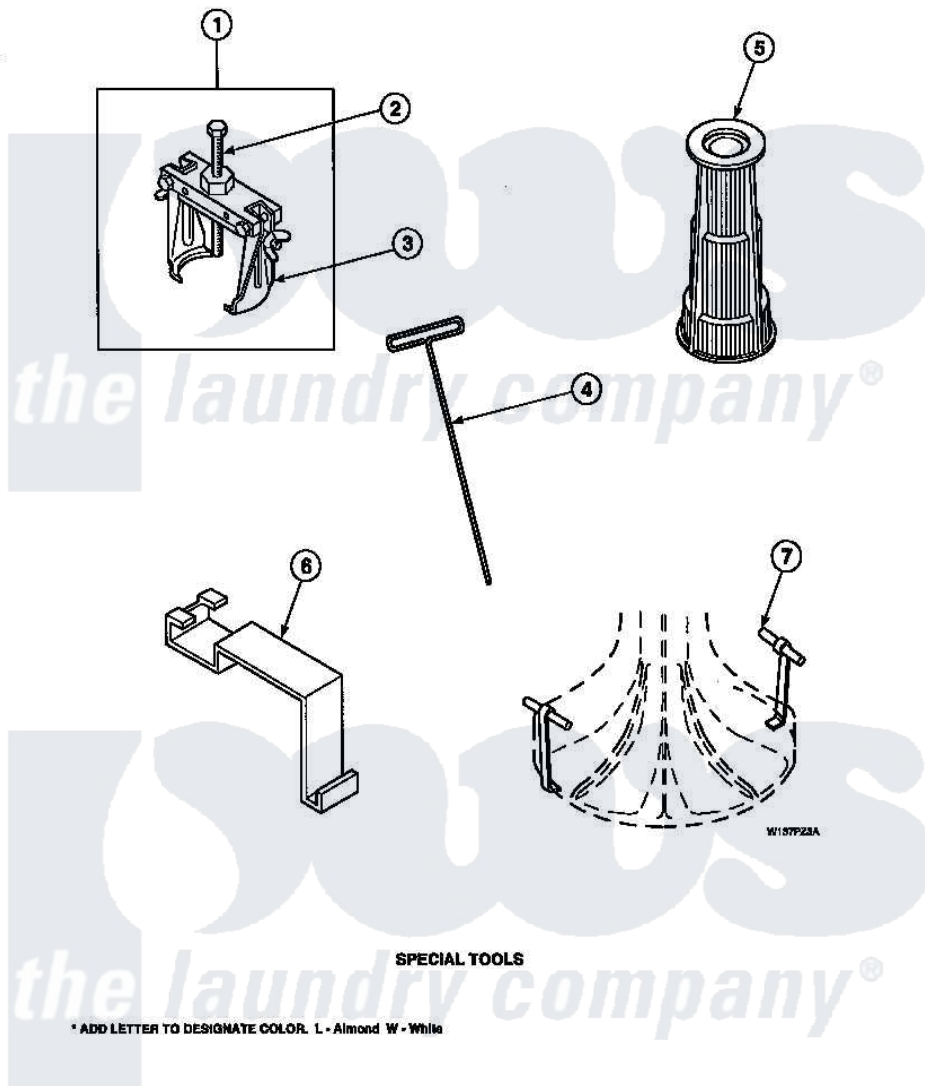

Amana LW8413W2 (BOM: PLW8413W2 A) 25 - SPECIAL TOOLS

Amana Residential Amana LW8413W2 (BOM: PLW8413W2 A) Washer Parts Parts Diagram 25 - SPECIAL TOOLS

Click on the part number to view part

Item	Original Part Number	Replaced By	Status	Part Description
1	294P4			Bell Tool
2	294P4B			Drive Bell Bolt
3	294P4A			Jaw, Drive Bell Tool
4	291P4		Not Available	WRENCH, T - ALLEN
5	293P4			Seal Tool
6	273P4			Tub Cover Gasket Tool
7	254P4P			Agitator Hooks
NI	555P3	725P3		Kit