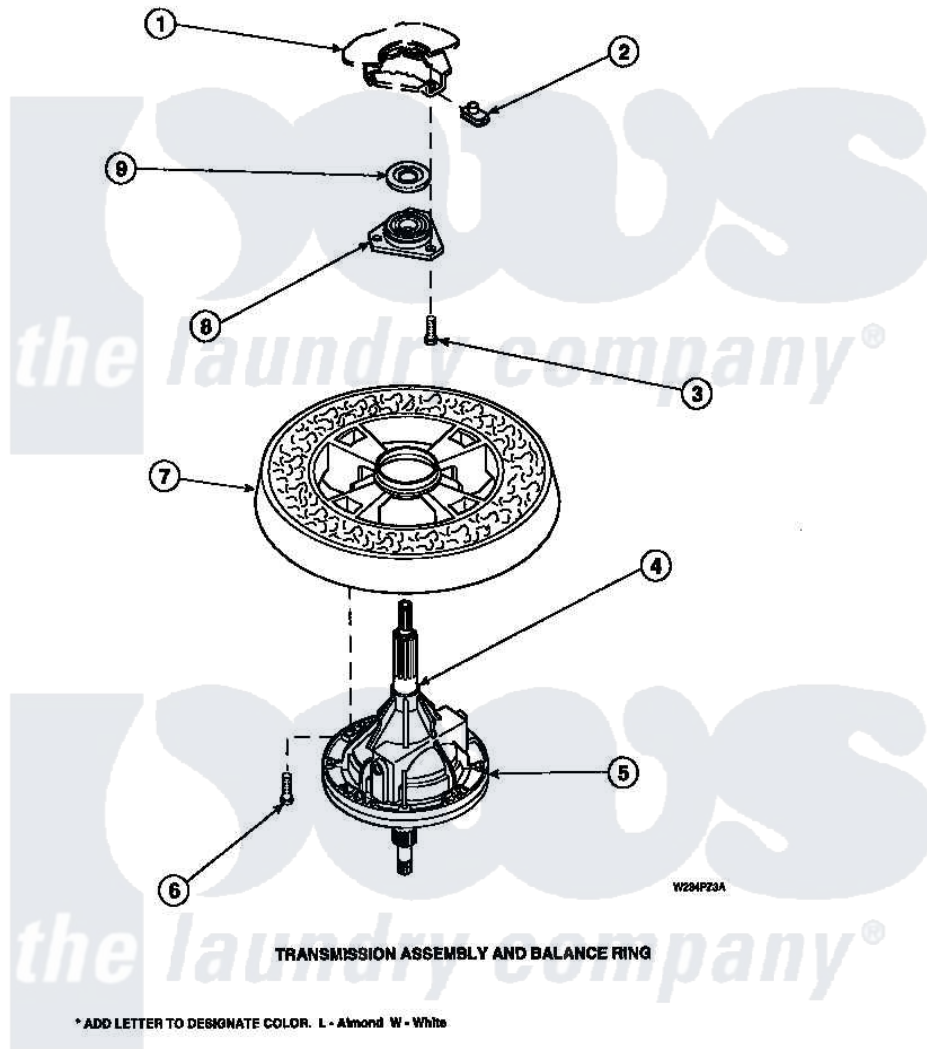

Amana LW8413W2 (BOM: PLW8413W2 A) 27 - TRANSMISSION ASSY AND BALANCE RING

Amana Residential Amana LW8413W2 (BOM: PLW8413W2 A) Washer Parts Parts Diagram 27 - TRANSMISSION ASSY AND BALANCE RING
 Click on the part number to view part

Item	Original Part Number	Replaced By	Status	Part Description
1	34438P			Assembly, Outer Tub
2	27222			Nut, Retainer 5/16-18
3	36991	3400500		Bolt, 3405245 5/16-18 X 3/4
4	27604P			Never-Seeze 1 Oz Tube
5	34526P			Assembly, Transmission
6	37047		Not Available	SCREW, CAP
7	34731		Not Available	ASSY,BALANCE RING-COMPL
8	27182	40004201P		Main Bearing Assembly
9	27187			Flinger