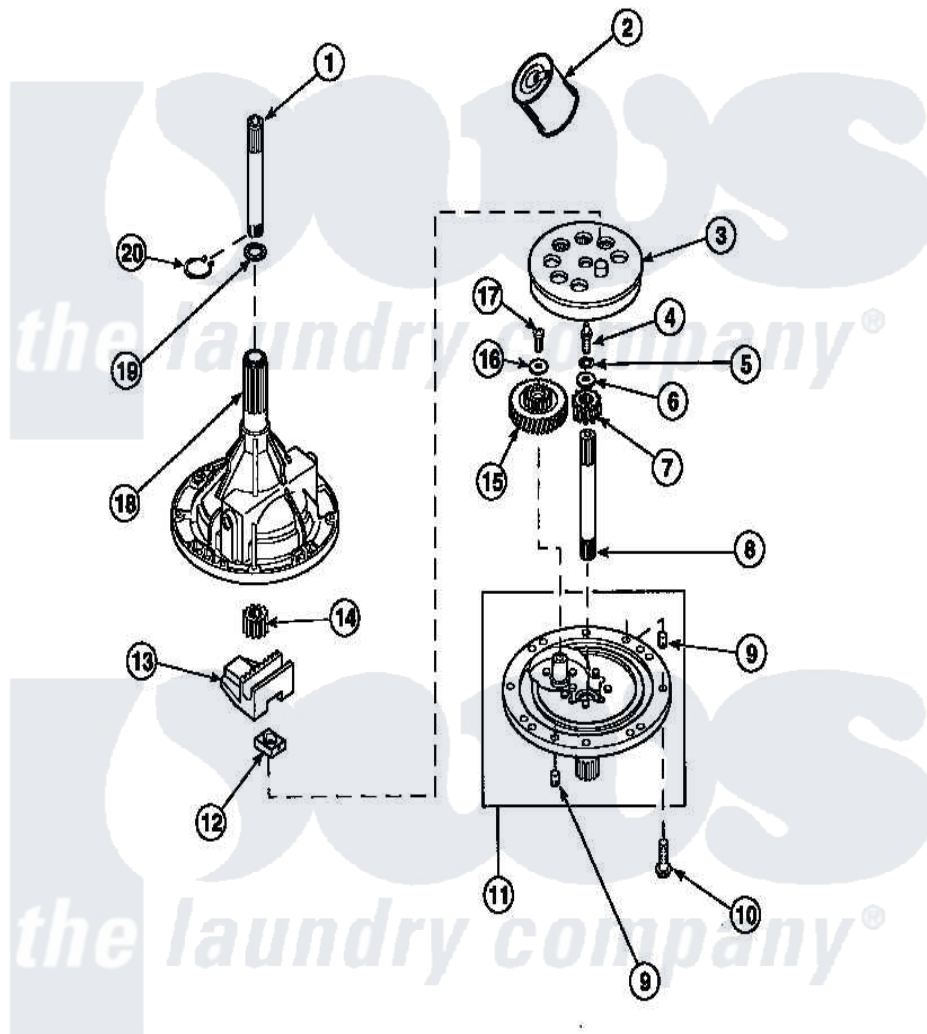

Amana LW8413W2 (BOM: PLW8413W2 B) 01 - 34526P TRANSMISSION ASSY

Amana Residential Amana LW8413W2 (BOM: PLW8413W2 B) Washer Parts Parts Diagram 01 - 34526P TRANSMISSION ASSY

Click on the part number to view part

Item	Original Part Number	Replaced By	Status	Part Description
1	<a href="#">Y36570</a>			Shaft, Output
2	<a href="#">27243P</a>			Oil, CW Transmission F-
3	<a href="#">26577</a>			Assembly, Gear And Stud
4	27030		Not Available	SCREW, 1/4-20 SPECIAL
5	<a href="#">21456</a>			Lockwasher, 1/4 Intshkp
6	26509	<a href="#">40041501</a>		Washer
7	<a href="#">36562</a>			Pinion, Drive
8	<a href="#">34853</a>			Shaft, Input
9	<a href="#">27172</a>			Pin, Dowel
10	32814		Not Available	SCREW, 1/4-20X7/8 SERRA
11	<a href="#">38290</a>			Assembly, Cover
12	<a href="#">26493</a>			Slide
13	<a href="#">Y31526</a>			Rack
14	<a href="#">27003</a>			Pinion, Agitator
15	<a href="#">29161</a>			Gear, Reduction

16	29260	Not Available	WASHER
17	<a href="#">29273</a>		Screw, 1/4-20 X 3/8
18	33223	Not Available	ASSY, TRANSMISSION CASE
19	<a href="#">35092</a>		Washer, 3628id X 1.00 X .056
20	<a href="#">27197</a>		Ring, Retaining
NI	37577P	Not Available	SEALANT