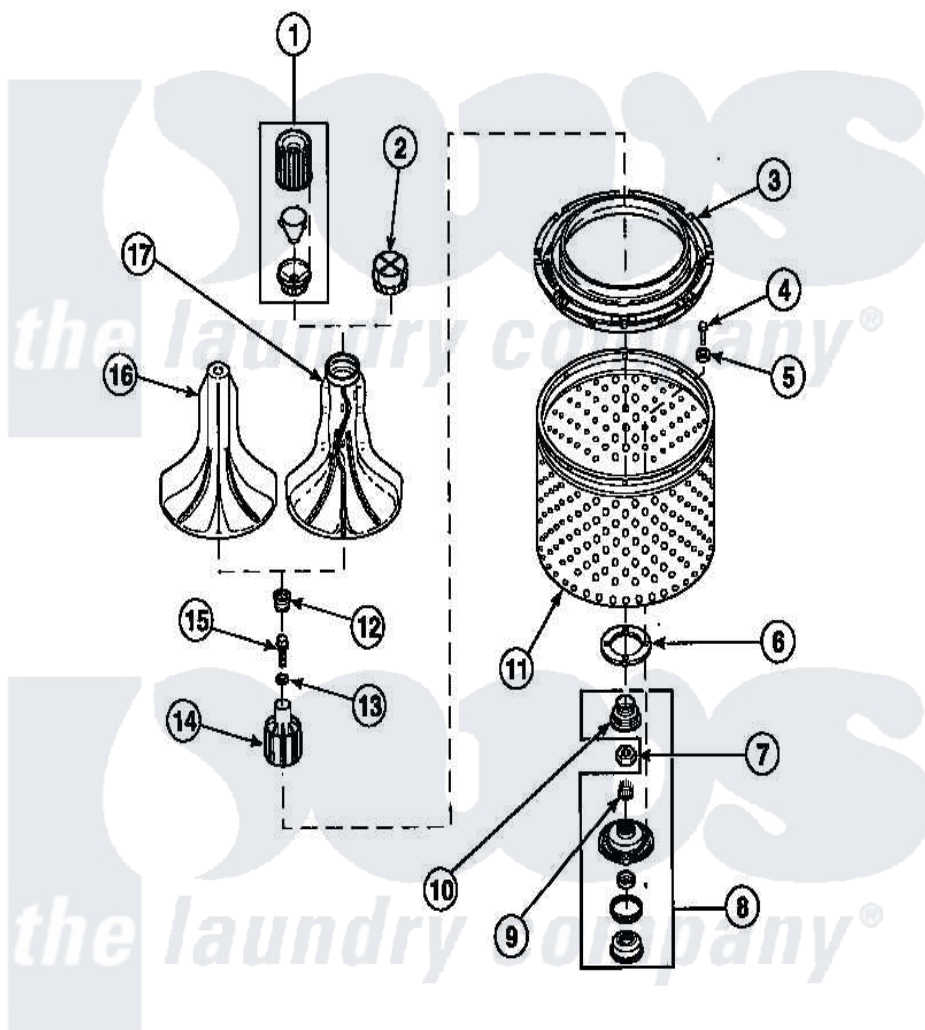

Amana LW8413W2 (BOM: PLW8413W2 B) 02 - AGITATOR/DRIVE BELL/SEAL KIT/TUB & HUB

Amana Residential Amana LW8413W2 (BOM: PLW8413W2 B) Washer Parts Parts Diagram 02 - AGITATOR/DRIVE BELL/SEAL KIT/TUB & HUB
 Click on the part number to view part

| Item | Original Part Number | Replaced By | Status | Part Description |
|------|-----------------------|---------------------------|--------|--------------------------|
| 1 | 36542 | 40002101W | | Assembly, Fabric Softner |
| 2 | 36515 | | | Cap, Agitator |
| 3 | 35035 | | | Guard, Clothes |
| 4 | 27202 | W10116787 | | Screw |
| 5 | 28094 | | | Gasket |
| 7 | Y29220 | 40016301 | | Nut, Lock |
| 9 | 29728 | 40008301 | | Insert, Spline |
| 10 | 36425 | 40016101 | | Seal, Bell Drive |
| 12 | 36511 | 40008401 | | Plug, Bell |
| 13 | 36472 | | | O-Ring |
| 15 | 34288 | 40065102 | | Screw, Shoulder 1/4 |
| 16 | 33513 | | | Agitator, Short-Coin |