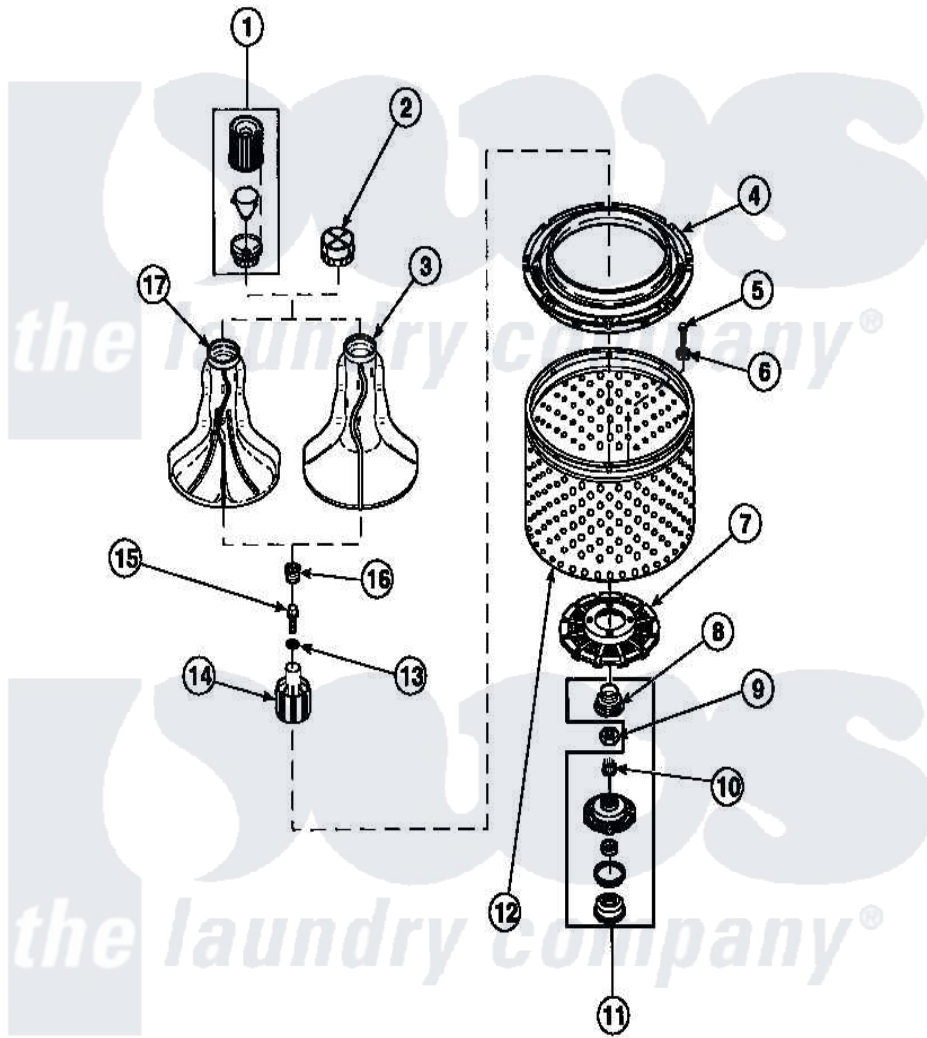

Amana LW8413W2 (BOM: PLW8413W2 B) 03 - AGITATOR/DRIVE BELL/SEAL KIT/TUB & HUB

Amana Residential Amana LW8413W2 (BOM: PLW8413W2 B) Washer Parts Parts Diagram 03 - AGITATOR/DRIVE BELL/SEAL KIT/TUB & HUB
 Click on the part number to view part

Item	Original Part Number	Replaced By	Status	Part Description
1	36542	40002101W		Assembly, Fabric Softner
2	36515			Cap, Agitator
3	36507	40000501W		Agitator, Flex Vane
4	35035			Guard, Clothes
5	27202	W10116787		Screw
6	28094			Gasket
7	32998	39371		Filter Lin
8	36425	40016101		Seal, Bell Drive
9	Y29220	40016301		Nut, Lock
10	29728	40008301		Insert, Spline
11	495P3	R9900552		Hub And Seal
12	33501P	R9900144		Kit- Wash
13	36472			O-Ring
14	36443P	R9900189		Kit, Drive Bell And Seal
15	34288	40065102		Screw, Shoulder 1/4