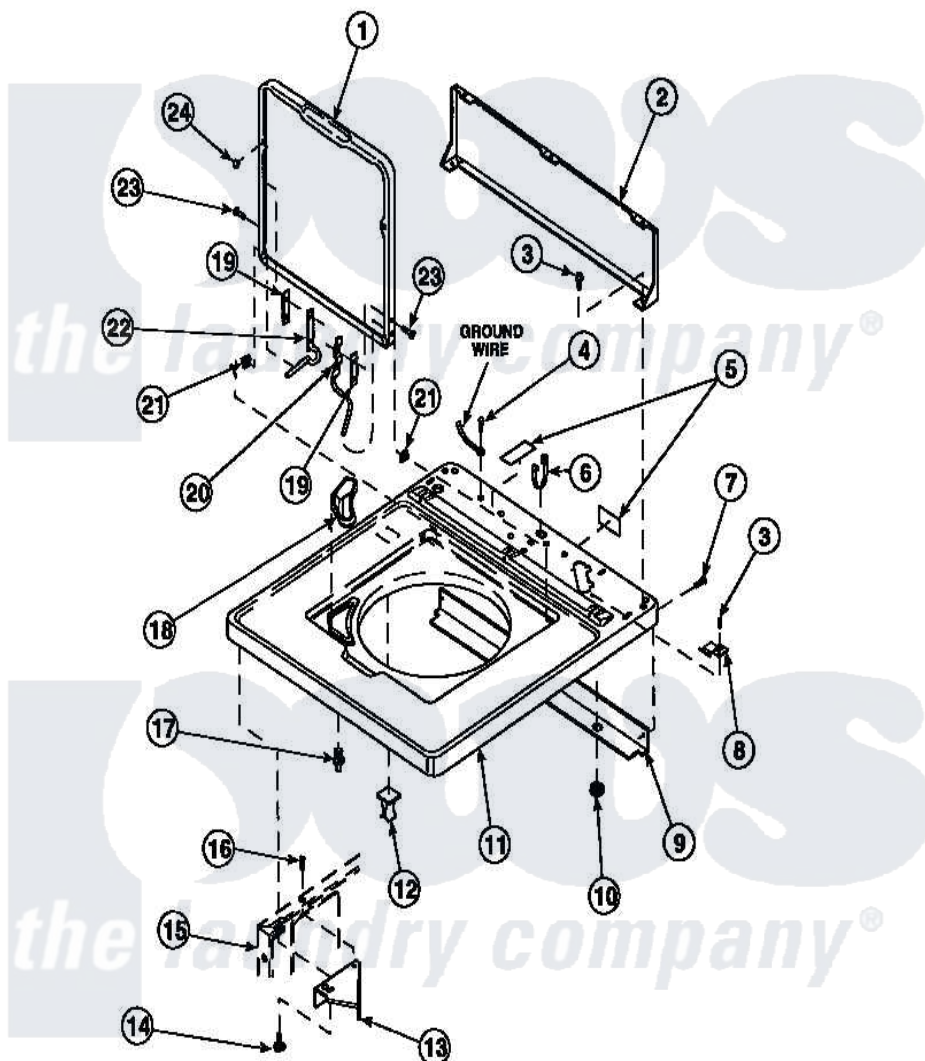

# Amana LW8413W2 (BOM: PLW8413W2 B) 05 - CAB TOP/LOADING DR & CTRL HOOD REAR PAN

Amana Residential Amana LW8413W2 (BOM: PLW8413W2 B) Washer Parts Parts Diagram 05 - CAB TOP/LOADING DR & CTRL HOOD REAR PAN  
 Click on the part number to view part

Item	Original Part Number	Replaced By	Status	Part Description
2	34903		Not Available	PANEL, BACK HOOD (USE 37782)
3	23962	<a href="#">W10116760</a>		Screw
4	<a href="#">52909</a>			Screw, 10B-16 X 1/2 HeX
6	21903	<a href="#">211881</a>		Grommet, Cord Part Not Used-Gas Models Only
7	27196	<a href="#">27001200</a>		Screw
8	35887	<a href="#">40063901</a>		Clip, Hold Down
11	34902P		Not Available	TOP
12	36519		Not Available	CLIP
13	<a href="#">36034</a>			Bracket, Director-Module
14	Y31644	<a href="#">27001200</a>		Screw
15	34475P		Not Available	CABINET
16	36035		Not Available	SCREW,8-18X3/8 PHIL FLT HD
17	<a href="#">56534</a>			Barrel, Support