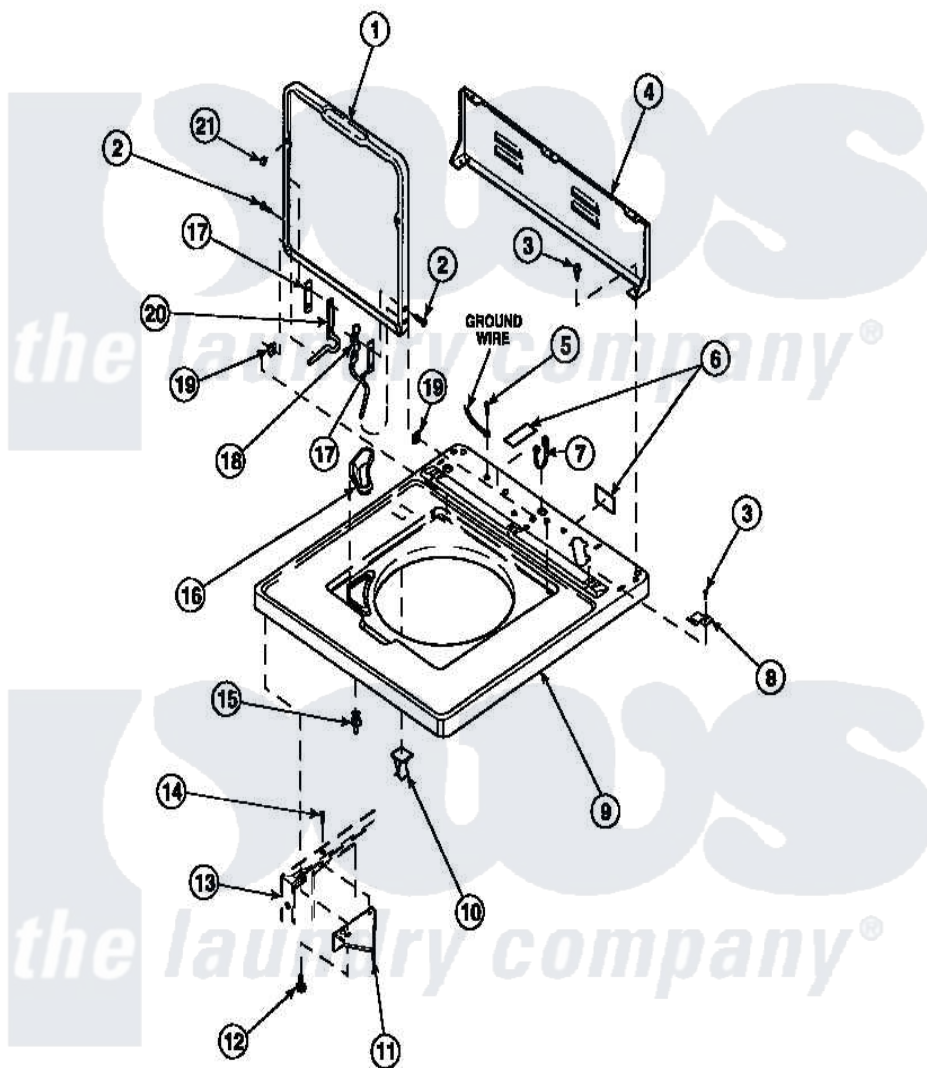

Amana LW8413W2 (BOM: PLW8413W2 B) 06 - CAB TOP/LOADING DR & CTRL HOOD REAR PAN

Amana Residential Amana LW8413W2 (BOM: PLW8413W2 B) Washer Parts Parts Diagram 06 - CAB TOP/LOADING DR & CTRL HOOD REAR PAN
 Click on the part number to view part

Item	Original Part Number	Replaced By	Status	Part Description
1	36018P		Not Available	LOADING DOOR MODELS LW9203x
2	34337	W10119828		Screw, Lid Hinge Mounting
3	23962	W10116760		Screw
4	34903		Not Available	PANEL, BACK HOOD (USE 37782)
5	52909			Screw, 10B-16 X 1/2 HeX
6	24903		Not Available	STICKER,DISCONNECT POW
7	21903	211881		Grommet, Cord Part Not Used-Gas Models Only
8	35887	40063901		Clip, Hold Down
9	34902P		Not Available	TOP
10	36519		Not Available	CLIP
11	36034			Bracket, Director-Module
12	Y31644	27001200		Screw

13	34475P	Not Available	CABINET
14	36035	Not Available	SCREW,8-18X3/8 PHIL FLT HD
15	56534		Barrel, Support
16	34776	Not Available	DISPENSER,BLEACH
17	34338		Gasket, Hinge
18	36437		Hinge, Lid R
19	33446	40008201	Bushing, Hinge
20	36513		Hinge, Left
21	21685	40038001	Bumper