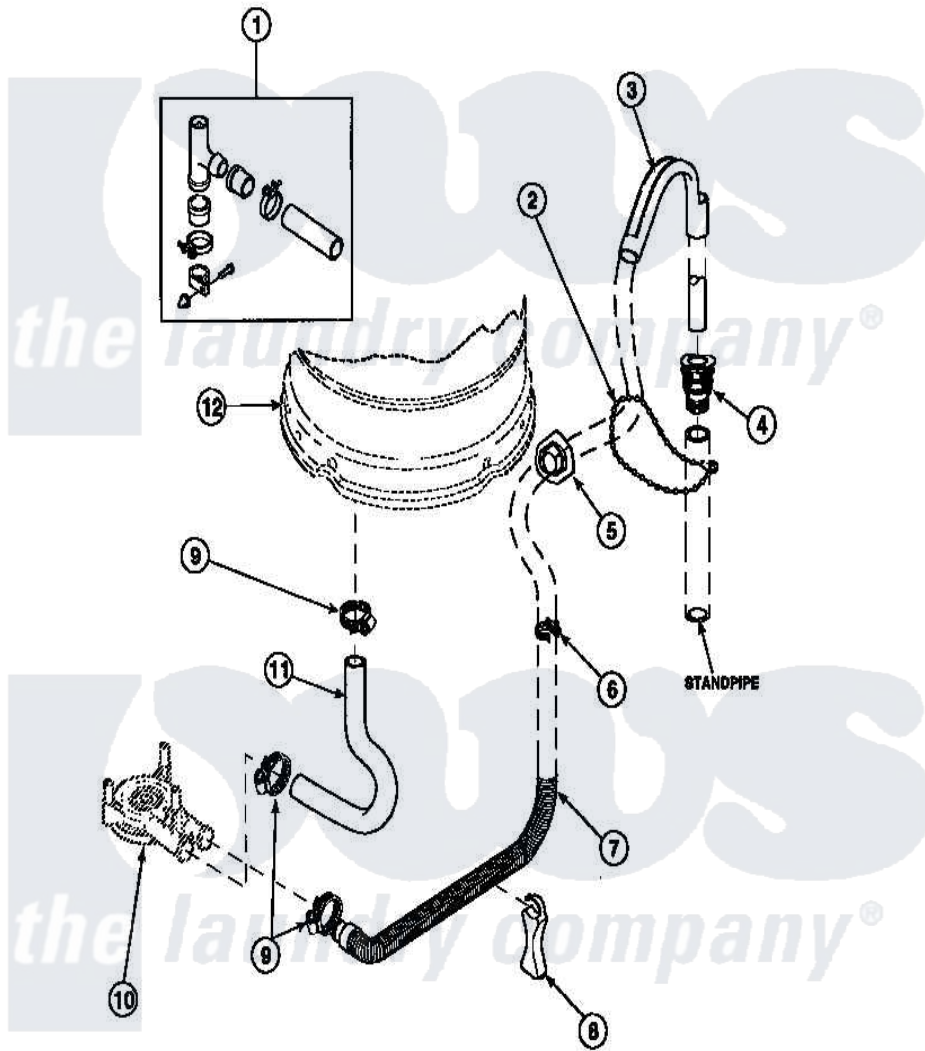

**Amana LW8413W2 (BOM: PLW8413W2 B) 07 - DRAIN HOSE AND SIPHON BREAK**

Amana Residential Amana LW8413W2 (BOM: PLW8413W2 B) Washer Parts Parts Diagram 07 - DRAIN HOSE AND SIPHON BREAK

Click on the part number to view part

| Item | Original Part Number   | Replaced By              | Status | Part Description      |
|------|------------------------|--------------------------|--------|-----------------------|
| 1    | 562P3                  | <a href="#">76660</a>    |        | Break-Sphn            |
| 2    | 33489                  | <a href="#">8539404</a>  |        | Tie-Wire              |
| 3    | 33615                  | <a href="#">22003814</a> |        | Retainer, Drain Hose  |
| 4    | 36878                  | <a href="#">40008101</a> |        | Adapter, Standpipe    |
| 5    | <a href="#">32219</a>  |                          |        | Relief, Strain        |
| 6    | <a href="#">36014</a>  |                          |        | Clip, Retainer-Hose   |
| 7    | 37245                  | <a href="#">40053901</a> |        | Hose, Drain           |
| 8    | <a href="#">36522</a>  |                          |        | Hose Support          |
| "    | <a href="#">35487</a>  |                          |        | Support, Hose         |
| 9    | 36802                  | <a href="#">285655</a>   |        | Clamp, Hose           |
| 10   | 36863P                 | <a href="#">27001233</a> |        | Pump                  |
| 11   | <a href="#">35753</a>  |                          |        | Hose, Tub To Pump-Ddp |
| 12   | <a href="#">34438P</a> |                          |        | Assembly, Outer Tub   |