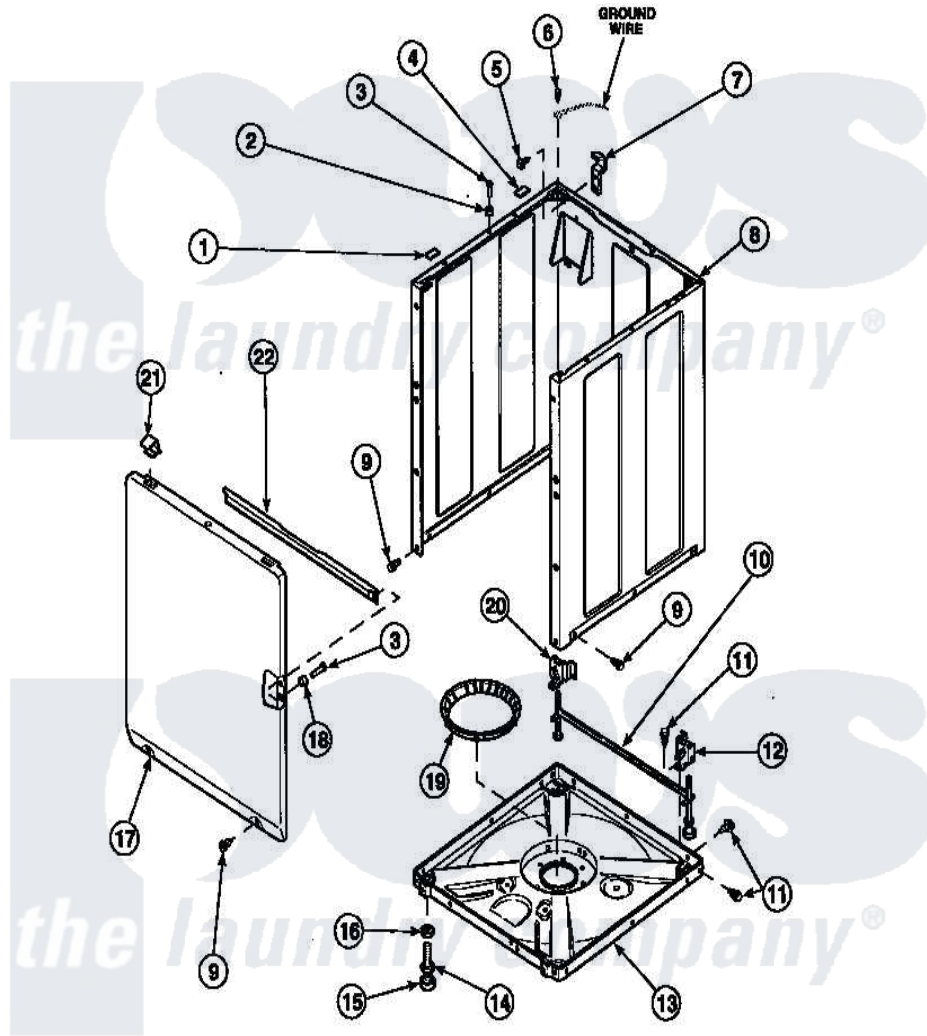

**Amana LW8413W2 (BOM: PLW8413W2 B) 08 - FRONT PANEL, BASE ASSY AND CABINET ASSY**

Amana Residential Amana LW8413W2 (BOM: PLW8413W2 B) Washer Parts Parts Diagram 08 - FRONT PANEL, BASE ASSY AND CABINET ASSY

[Click on the part number to view part](#)

Item	Original Part Number	Replaced By	Status	Part Description
1	<a href="#">Y56128</a>			Pad, Bumper
2	56079	<a href="#">505187</a>		Locator, Panel
3	32671	<a href="#">Y014874</a>		Screw, Idler Arm And Sleeve
4	<a href="#">36226</a>			Pad, Bumper .25
5	34499		Not Available	SCREW, No.10B X 1/4 TAP IN HX
6	23962	<a href="#">W10116760</a>		Screw
7	<a href="#">Y27103</a>			Hinge, Hold-Down Lug
8	34475P		Not Available	CABINET
9	27196	<a href="#">27001200</a>		Screw
10	<a href="#">34443</a>			Assembly, Leg And Stabilier
11	35148		Not Available	SCREW, 1/4-14 X 3/8 HX HD
12	36036		Not Available	BRACKET, SLL-RIGHT
13	<a href="#">36599P</a>			Assembly Nut/ Leg Base
"	<a href="#">34434P</a>			Assembly Nut/Leg Base

14	Y34319	<a href="#">22003428</a>	Leg, Adjustable
15	34318	<a href="#">40016001</a>	Foot, Rubber
16	Y21899	<a href="#">40038101</a>	Nut, Leg
17	34656P	Not Available	NOT GOOD No. SEE NOTE PNL, FRONT
18	<a href="#">28102</a>		Locator, Panel
19	36108	Not Available	SNUBBER PAD & ISOLATOR
20	<a href="#">36037</a>		Bracket, SII-Left
21	<a href="#">35865</a>		Clip, Hold-Down Front Panel
22	Y35097	Not Available	BRACE, FRT PNL