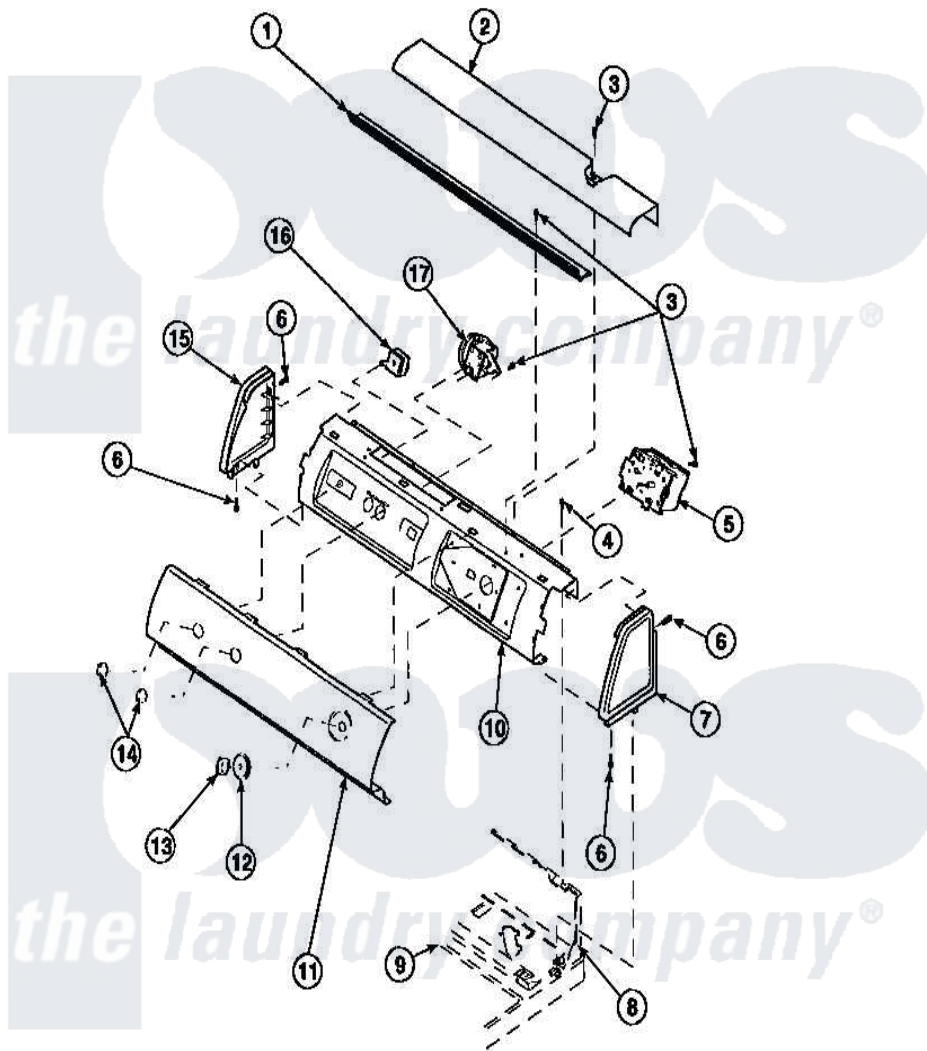

**Amana LW8413W2 (BOM: PLW8413W2 B) 09 - GRAPHIC PANEL, CTRL
MTG PLATE AND CTRLS**

Amana [Residential Amana LW8413W2 \(BOM: PLW8413W2 B\) Washer Parts](#) Parts Diagram 09 - GRAPHIC PANEL, CTRL MTG PLATE AND CTRLS
Click on the part number to view part

Item	Original Part Number	Replaced By	Status	Part Description
3	23962	W10116760		Screw
4	34904	489355		Screw, 8 X 1/2
6	501086	90767		Screw, 8A X 3/8 HeX Washer Head Tapping
8	34903		Not Available	PANEL, BACK HOOD (USE 37782)
9	34902P		Not Available	TOP
10	34821		Not Available	CONTROL MOUNTING PLATE