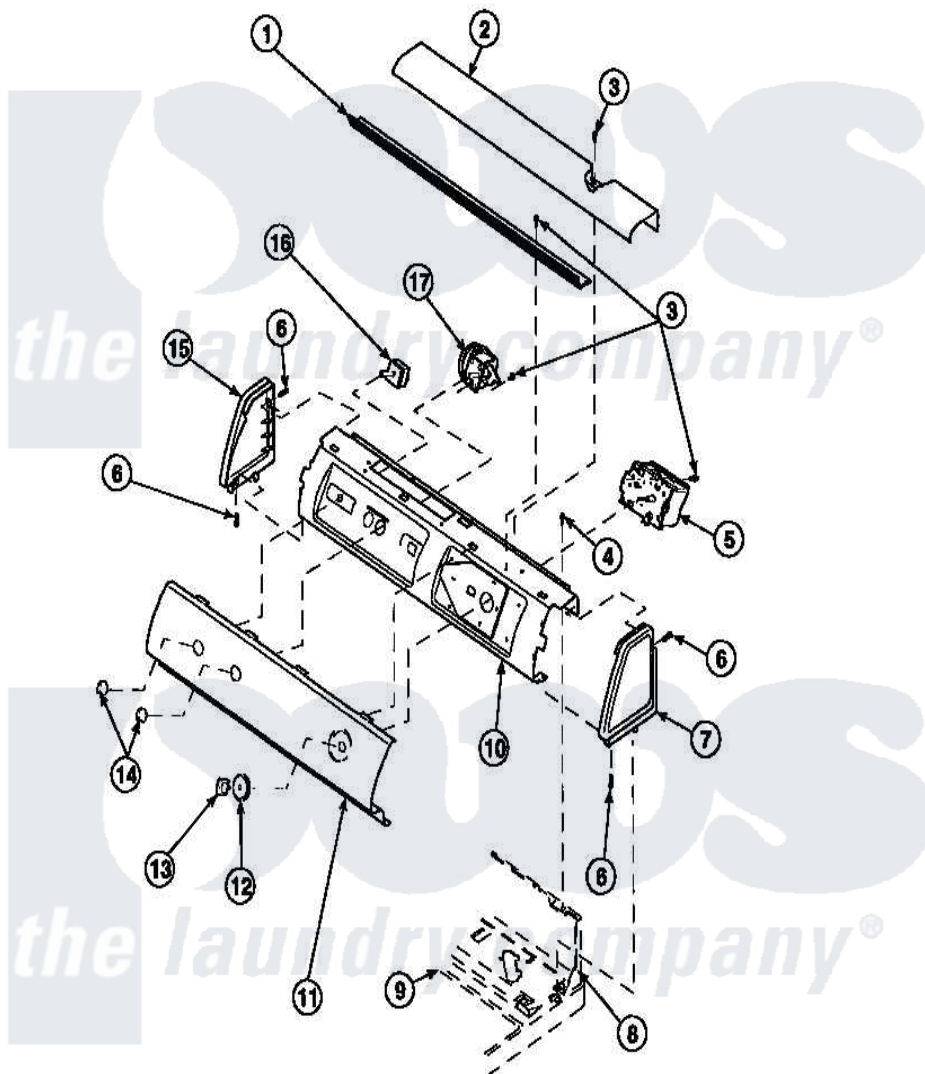

**Amana LW8413W2 (BOM: PLW8413W2 B) 10 - GRAPHIC PANEL, CTRL  
MTG PLATE AND CTRLS**

Amana Residential Amana LW8413W2 (BOM: PLW8413W2 B) Washer Parts Parts Diagram 10 - GRAPHIC PANEL, CTRL MTG PLATE AND CTRLS  
Click on the part number to view part

Item	Original Part Number	Replaced By	Status	Part Description
2	34824		Not Available	TOP COVER
3	23962	<a href="#">W10116760</a>		Screw
4	34904	<a href="#">489355</a>		Screw, 8 X 1/2
6	501086	<a href="#">90767</a>		Screw, 8A X 3/8 HeX Washer Head Tapping
7	34817		Not Available	END CAP(RIGHT)
8	34903		Not Available	PANEL, BACK HOOD (USE 37782)
9	34902P		Not Available	TOP
10	34821		Not Available	CONTROL MOUNTING PLATE
15	34818		Not Available	END CAP(LEFT)