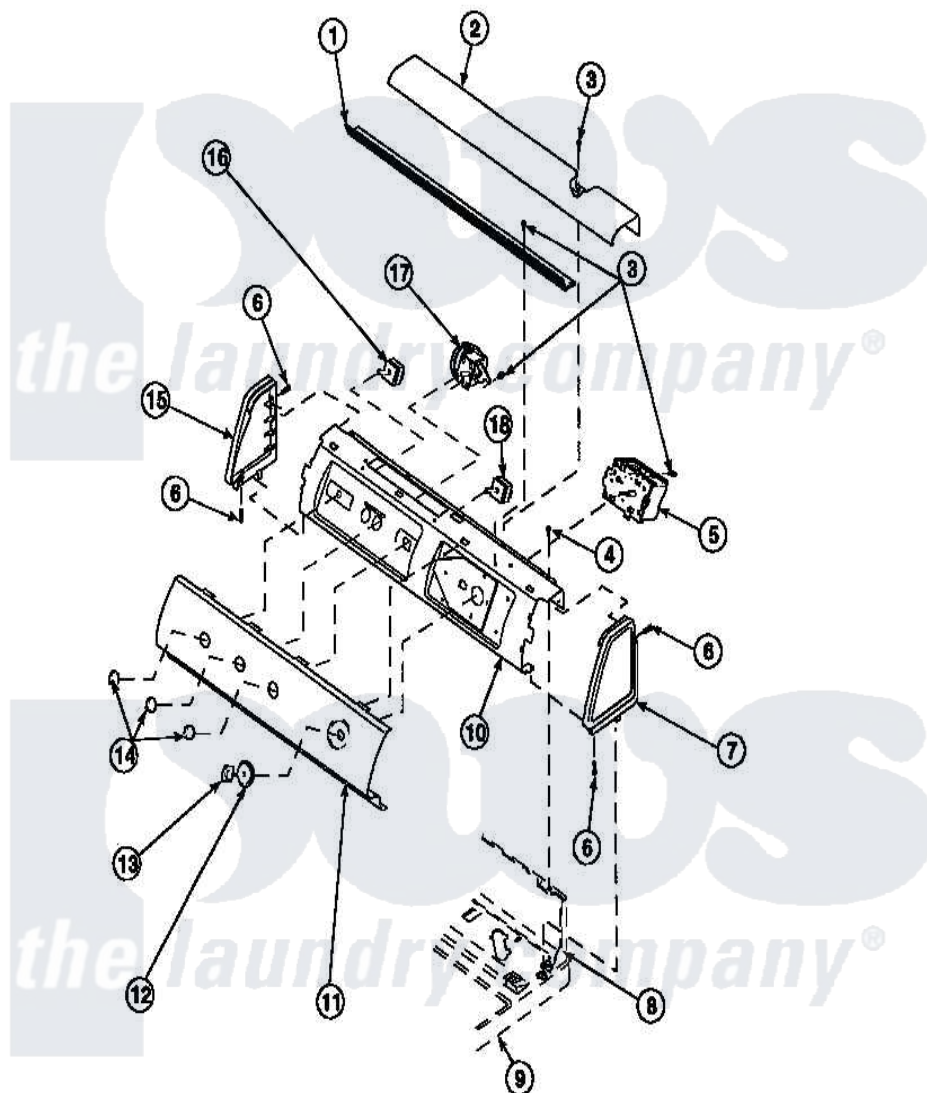

**Amana LW8413W2 (BOM: PLW8413W2 B) 11 - GRAPHIC PANEL, CTRL
MTG PLATE AND CTRLS**

Amana Residential Amana LW8413W2 (BOM: PLW8413W2 B) Washer Parts Parts Diagram 11 - GRAPHIC PANEL, CTRL MTG PLATE AND CTRLS
Click on the part number to view part

Item	Original Part Number	Replaced By	Status	Part Description
2	34824		Not Available	TOP COVER
3	23962	W10116760		Screw
4	34904	489355		Screw, 8 X 1/2
6	501086	90767		Screw, 8A X 3/8 HeX Washer Head Tapping
7	34817		Not Available	END CAP(RIGHT)
8	34903		Not Available	PANEL, BACK HOOD (USE 37782)
9	34902P		Not Available	TOP
10	34821		Not Available	CONTROL MOUNTING PLATE
15	34818		Not Available	END CAP(LEFT)