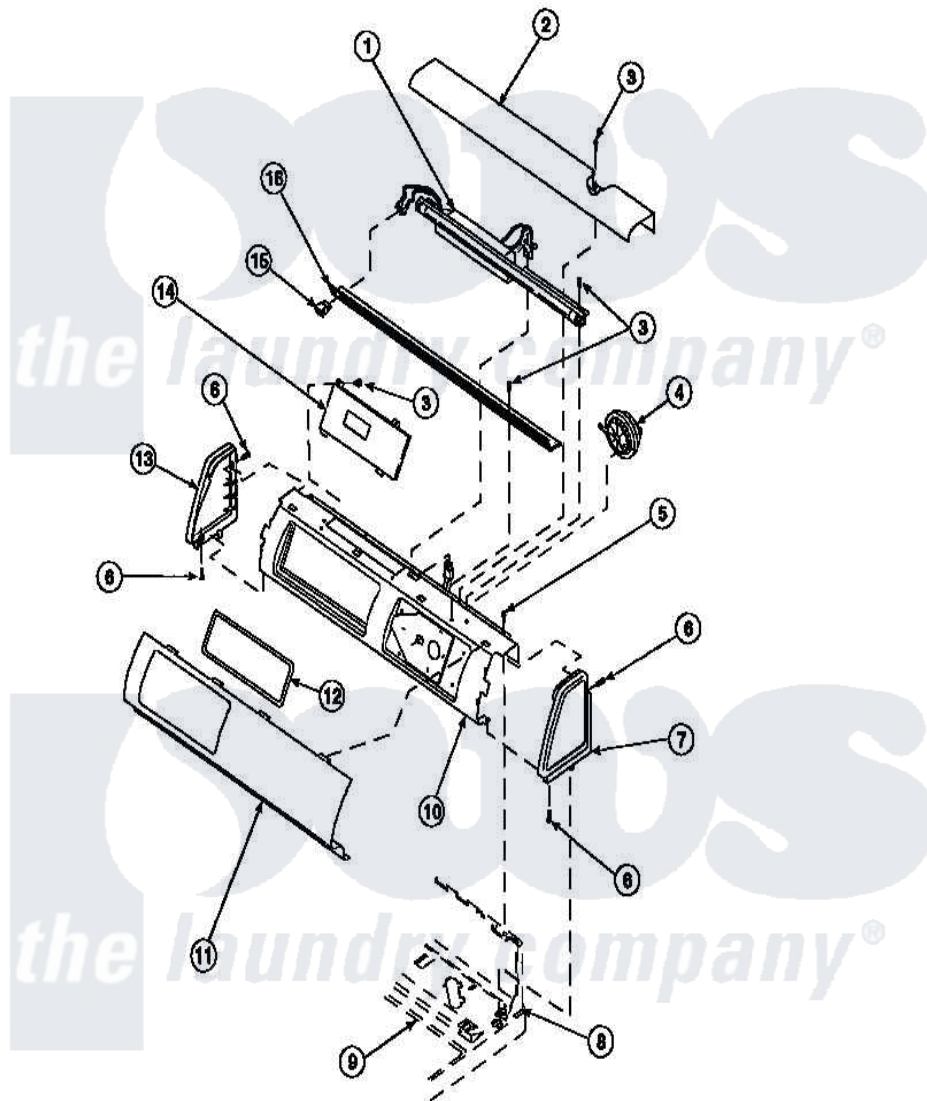

**Amana LW8413W2 (BOM: PLW8413W2 B) 12 - GRAPHIC PANEL, CTRL  
MTG PLATE AND CTRLS**

Amana Residential Amana LW8413W2 (BOM: PLW8413W2 B) Washer Parts Parts Diagram 12 - GRAPHIC PANEL, CTRL MTG PLATE AND CTRLS  
Click on the part number to view part

Item	Original Part Number	Replaced By	Status	Part Description
1	<a href="#">34836</a>			Assembly, Fluorescent Light
2	34824		Not Available	TOP COVER
3	23962	<a href="#">W10116760</a>		Screw
4	36136	<a href="#">39078</a>		Switch- Pr
5	34904	<a href="#">489355</a>		Screw, 8 X 1/2
6	501086	<a href="#">90767</a>		Screw, 8A X 3/8 HeX Washer Head Tapping
7	34817		Not Available	END CAP(RIGHT)
8	34903		Not Available	PANEL, BACK HOOD (USE 37782)
9	34902P		Not Available	TOP
10	34822		Not Available	NO LONGER AVAILABLE
11	35312		Not Available	SPRING
12	<a href="#">35114</a>			Gasket, Electronic Control
13	34818		Not Available	END CAP(LEFT)

14	36744WP	<a href="#">R9900570</a>	Control BR
15	35038		Not Available SWITCH/ WHITE
16	<a href="#">34829</a>		Diffuser, Lamp-Clear